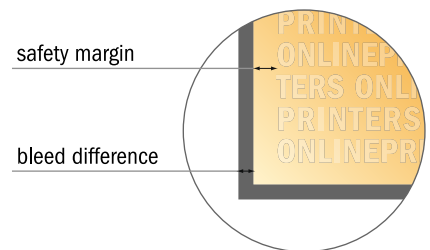

Sticky notes

Portrait, 7.2 x 10.0 cm • 50 sheets, glueing left, opens to the left

- Data format (incl. 2.00 mm bleed): 7.60 x 10.40 cm
- Trimmed size: 7.20 x 10.00 cm
- **Safety margin**
Maintaining 4 mm space between the text/information and the edge of the trimmed format prevents undesirable cuts.

Please note:

- Allow for trim allowance and safety margin according to instructions.
- Arrange background graphics, images or graphics up to the edge of the data format.
- Tolerances may occur during production due to cutting, punching and folding processes.
- This sketch is not drawn to scale.
- Printing data: Instructions and templates can be found under the menu item "Printing data" at www.onlineprinters.com.

Sticky notes

Portrait, 7.2 x 10.0 cm • 50 sheets, glueing left, opens to the left

- Data format (incl. 2.00 mm bleed): 7.60 x 10.40 cm
- Trimmed size: 7.20 x 10.00 cm
- Safety margin
Maintaining 4 mm space between the text/information and the edge of the trimmed format prevents undesirable cuts.