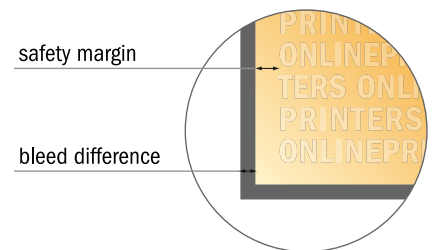

Sticky notes

Portrait, 7.2 x 10.0 cm • 50 sheets, glueing left, opens to the left

- Data format (incl. 2.00 mm bleed): 7.60 x 10.40 cm
- Trimmed size: 7.20 x 10.00 cm
- **Safety margin**
Maintaining 4 mm space between the text/information and the edge of the trimmed format prevents undesirable cuts.

Please note:

- Allow for trim allowance and safety margin according to instructions.
- Arrange background graphics, images or graphics up to the edge of the data format.
- Tolerances may occur during production due to cutting, punching and folding processes.
- This sketch is not drawn to scale.
- Printing data: Instructions and templates can be found under the menu item "Printing data" at www.onlineprinters.com.

Sticky notes

Portrait, 7.2 x 10.0 cm • 50 sheets, glueing left, opens to the left

- Data format (incl. 2.00 mm bleed): 7.60 x 10.40 cm
- Trimmed size: 7.20 x 10.00 cm
- Safety margin
Maintaining 4 mm space between the text/information and the edge of the trimmed format prevents undesirable cuts.