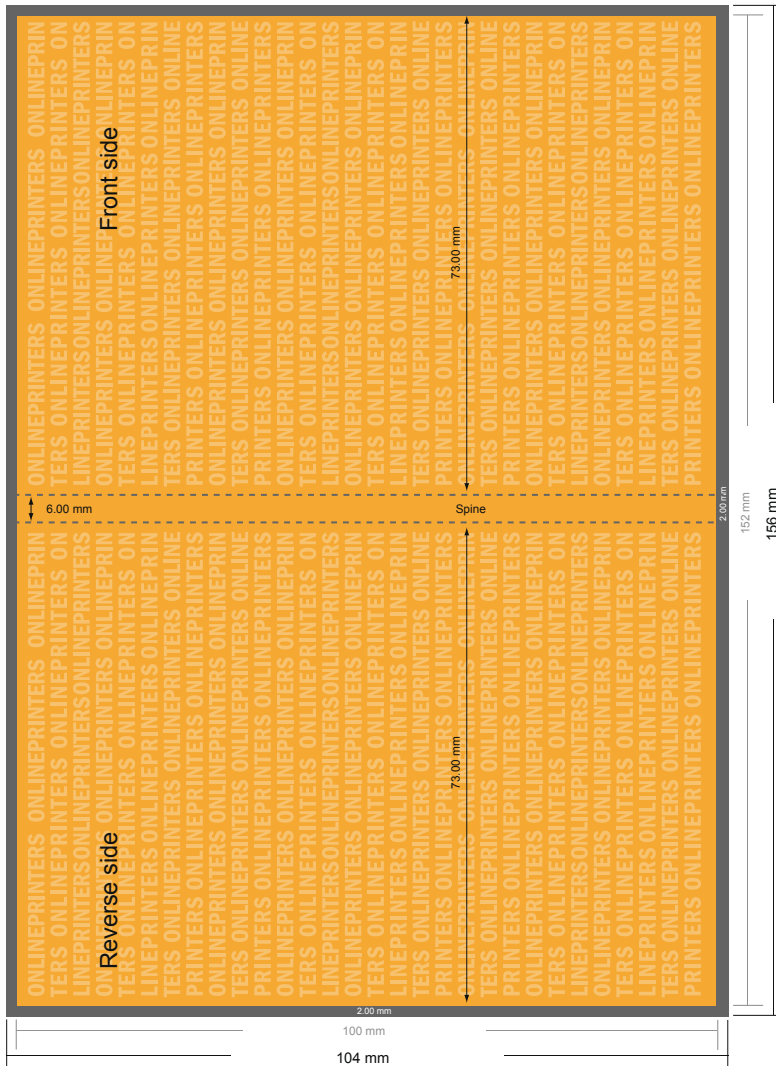

Sticky notes

Portrait, 7.2 x 10.0 cm • 50 sheets, glueing left, opens to the left

- Data format (incl. 2.00 mm bleed): 7.60 x 10.40 cm
- Trimmed size: 7.20 x 10.00 cm
- **Safety margin**
Maintaining 4 mm space between the text/information and the edge of the trimmed format prevents undesirable cuts.

Please note:

- Allow for trim allowance and safety margin according to instructions.
- Arrange background graphics, images or graphics up to the edge of the data format.
- Tolerances may occur during production due to cutting, punching and folding processes.
- This sketch is not drawn to scale.
- Printing data: Instructions and templates can be found under the menu item "Printing data" at www.onlineprinters.com.

Sticky notes

Portrait, 7.2 x 10.0 cm • 50 sheets, glueing left, opens to the left

- Data format (incl. 2.00 mm bleed): 7.60 x 10.40 cm
- Trimmed size: 7.20 x 10.00 cm
- Safety margin
Maintaining 4 mm space between the text/information and the edge of the trimmed format prevents undesirable cuts.