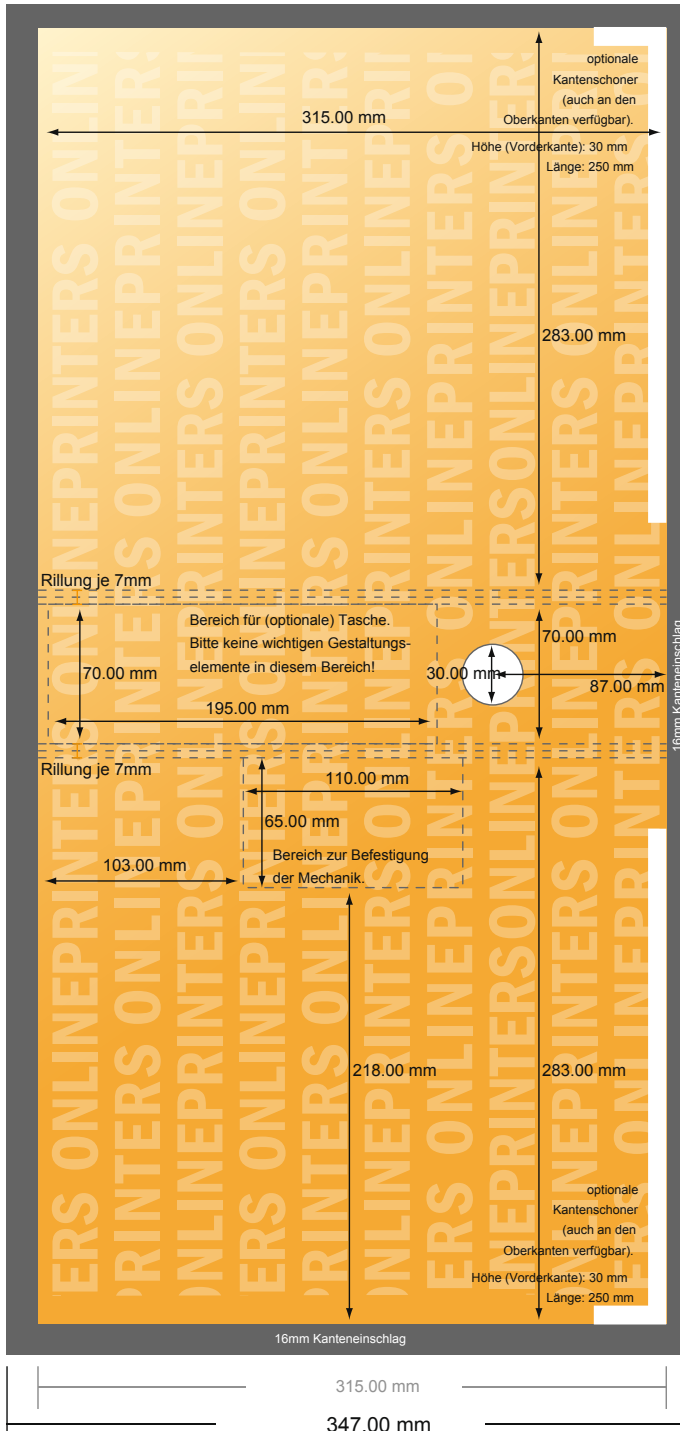

Ring Binders lever mechanism

A4 • Portrait

- **Data format**
(incl. 16.00 mm bleed):
68.20 x 34.70 cm
- **Trimmed size (open):**
65.00 x 31.50 cm
- **Trimmed size (closed):**
28.30 x 31.50 x 7.00 cm

- **Safety margin**
Maintaining 4 mm space between the text/information and the edge of the trimmed format prevents undesirable cuts.

Please note:

- Allow for trim allowance and safety margin according to instructions.
- Arrange background graphics, images or graphics up to the edge of the data format.
- Tolerances may occur during production due to cutting, punching and folding processes.
- This sketch is not drawn to scale.
- Printing data: Instructions and templates can be found under the menu item "Printing data" at www.onlineprinters.com.