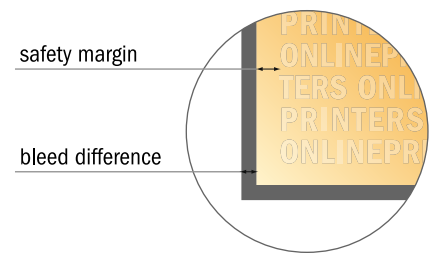

Ring Binders lever mechanism

A4 • Portrait

- **Data format**
(incl. 16.00 mm bleed):
68.20 x 34.70 cm
- **Trimmed size (open):**
65.00 x 31.50 cm
- **Trimmed size (closed):**
28.30 x 31.50 x 7.00 cm

- **Safety margin**
Maintaining 4 mm space between the text/information and the edge of the trimmed format prevents undesirable cuts.

Please note:

- Allow for trim allowance and safety margin according to instructions.
- Arrange background graphics, images or graphics up to the edge of the data format.
- Tolerances may occur during production due to cutting, punching and folding processes.
- This sketch is not drawn to scale.
- Printing data: Instructions and templates can be found under the menu item "Printing data" at www.onlineprinters.com.