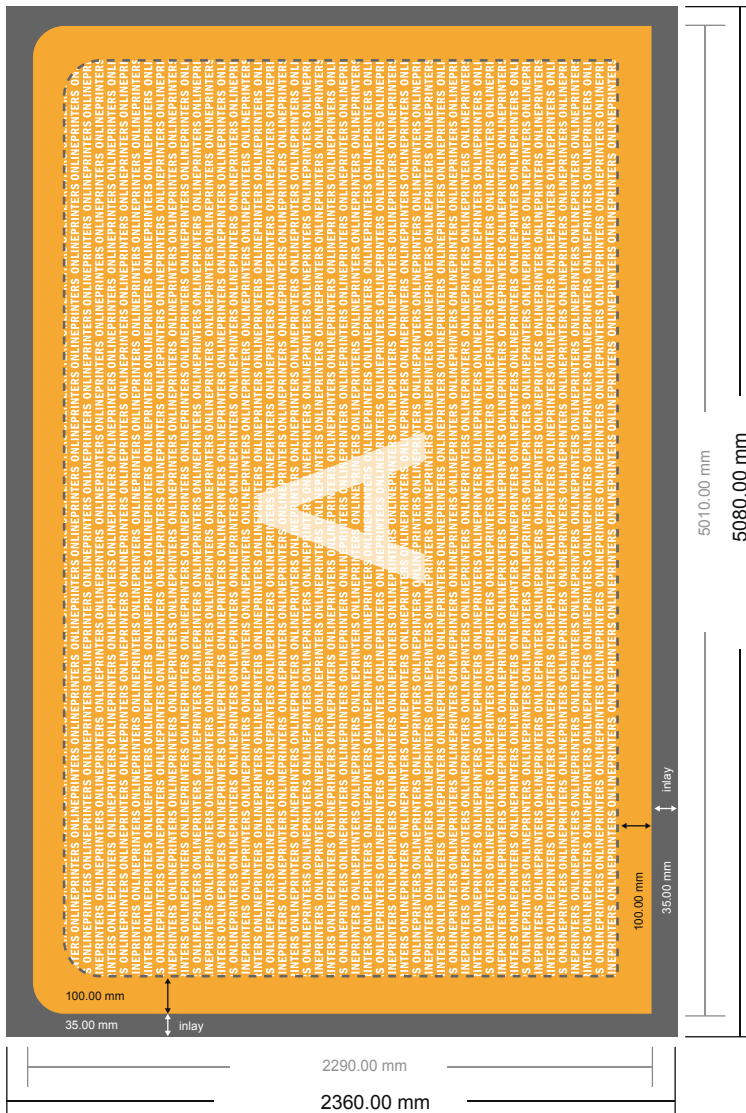

## Stretch fabric, print only

straight, 500,0 x 230,0 cm

Format view rotated by 90 degrees.

- Data format (incl. 35.00 mm inlay): 508.00 x 236.00 cm

- Trimmed size: 501.00 x 229.00 cm

- **Safety margin**  
Maintaining 100 mm space between the text/information and the edge of the trimmed format prevents undesirable cuts.

### Please note:

- Allow for trim allowance and safety margin according to instructions.
- Arrange background graphics, images or graphics up to the edge of the data format.
- Tolerances may occur during production due to cutting, punching and folding processes.
- This sketch is not drawn to scale.
- Printing data: Instructions and templates can be found under the menu item "Printing data" at [www.onlineprinters.com](http://www.onlineprinters.com).