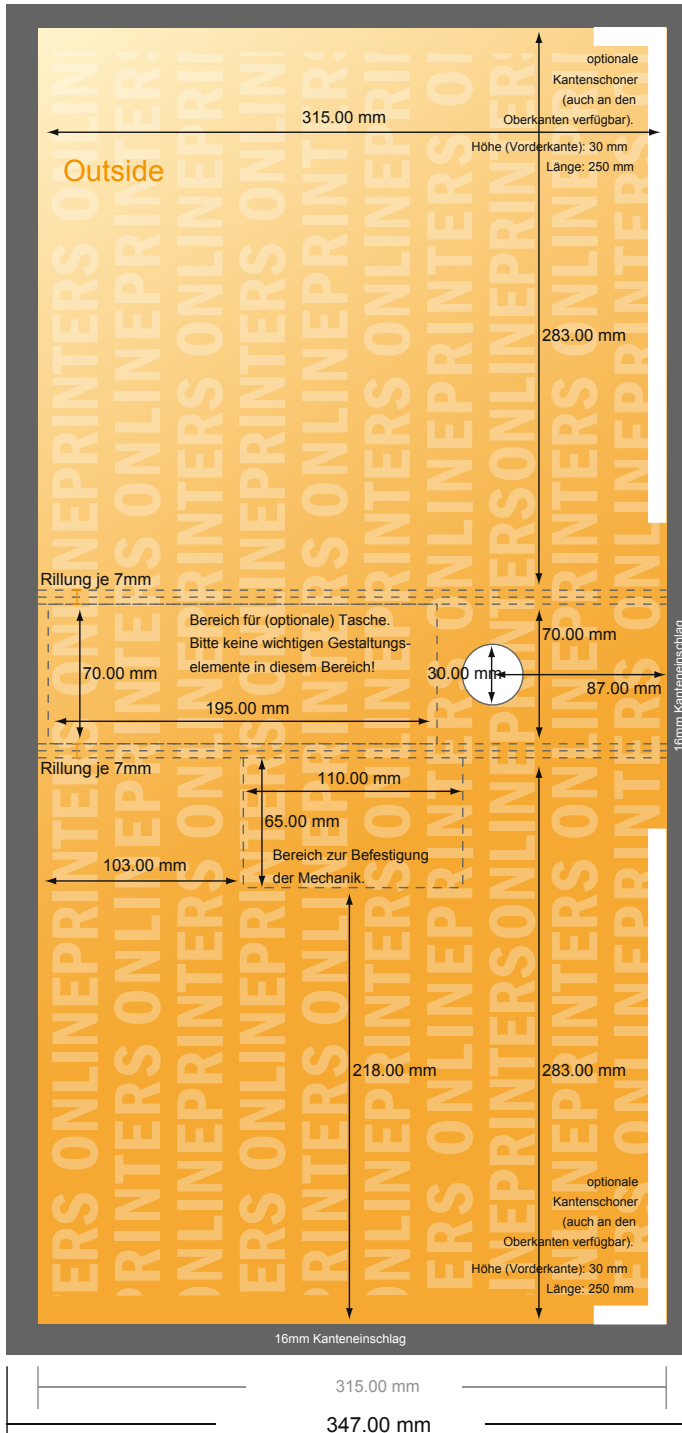

# Ring Binders lever mechanism

A4 • Portrait

- Data format (incl. 16.00 mm bleed): 68.20 x 34.70 cm
- Trimmed size (open): 65.00 x 31.50 cm
- Trimmed size (closed): 28.30 x 31.50 x 7.00 cm

- **Safety margin**  
Maintaining 4 mm space between the text/information and the edge of the trimmed format prevents undesirable cuts.

**Please note:**

- Allow for trim allowance and safety margin according to instructions.
- Arrange background graphics, images or graphics up to the edge of the data format.
- Tolerances may occur during production due to cutting, punching and folding processes.
- This sketch is not drawn to scale.
- Printing data: Instructions and templates can be found under the menu item "Printing data" at [www.onlineprinters.com](http://www.onlineprinters.com).

## Ring Binders lever mechanism

A4 • Portrait

- Data format (incl. 16.00 mm bleed): 68.20 x 34.70 cm
- Trimmed size (open): 65.00 x 31.50 cm
- Trimmed size (closed): 28.30 x 31.50 x 7.00 cm

- **Safety margin**  
Maintaining 4 mm space between the text/information and the edge of the trimmed format prevents undesirable cuts.

### Please note:

- Allow for trim allowance and safety margin according to instructions.
- Arrange background graphics, images or graphics up to the edge of the data format.
- Tolerances may occur during production due to cutting, punching and folding processes.
- This sketch is not drawn to scale.
- Printing data: Instructions and templates can be found under the menu item "Printing data" at [www.onlineprinters.com](http://www.onlineprinters.com).