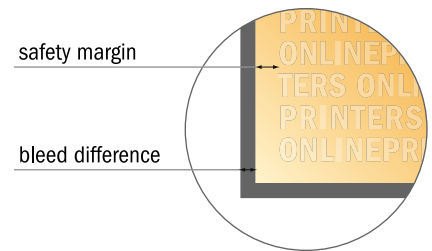

# Ring Binders lever mechanism

A4 • Portrait

- Data format (incl. 16.00 mm bleed): 68.20 x 34.70 cm
- Trimmed size (open): 65.00 x 31.50 cm
- Trimmed size (closed): 28.30 x 31.50 x 7.00 cm

- **Safety margin**  
Maintaining 4 mm space between the text/information and the edge of the trimmed format prevents undesirable cuts.

**Please note:**

- Allow for trim allowance and safety margin according to instructions.
- Arrange background graphics, images or graphics up to the edge of the data format.
- Tolerances may occur during production due to cutting, punching and folding processes.
- This sketch is not drawn to scale.
- Printing data: Instructions and templates can be found under the menu item "Printing data" at [www.onlineprinters.com](http://www.onlineprinters.com).

## Ring Binders lever mechanism

A4 • Portrait

- Data format (incl. 16.00 mm bleed): 68.20 x 34.70 cm
- Trimmed size (open): 65.00 x 31.50 cm
- Trimmed size (closed): 28.30 x 31.50 x 7.00 cm

- **Safety margin**  
Maintaining 4 mm space between the text/information and the edge of the trimmed format prevents undesirable cuts.