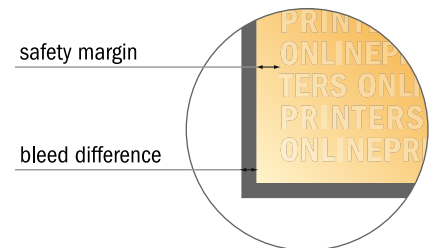

# Ring Binders lever mechanism

A4 • Portrait

- Data format (incl. 16.00 mm bleed): 68.20 x 34.70 cm
- Trimmed size (open): 65.00 x 31.50 cm
- Trimmed size (closed): 28.30 x 31.50 x 7.00 cm

- **Safety margin**  
Maintaining 4 mm space between the text/information and the edge of the trimmed format prevents undesirable cuts.

**Please note:**

- Allow for trim allowance and safety margin according to instructions.
- Arrange background graphics, images or graphics up to the edge of the data format.
- Tolerances may occur during production due to cutting, punching and folding processes.
- This sketch is not drawn to scale.
- Printing data: Instructions and templates can be found under the menu item "Printing data" at [www.onlineprinters.com](http://www.onlineprinters.com).

## Ring Binders lever mechanism

A4 • Portrait

- Data format (incl. 16.00 mm bleed): 68.20 x 34.70 cm
- Trimmed size (open): 65.00 x 31.50 cm
- Trimmed size (closed): 28.30 x 31.50 x 7.00 cm

- **Safety margin**  
Maintaining 4 mm space between the text/information and the edge of the trimmed format prevents undesirable cuts.

### Please note:

- Allow for trim allowance and safety margin according to instructions.
- Arrange background graphics, images or graphics up to the edge of the data format.
- Tolerances may occur during production due to cutting, punching and folding processes.
- This sketch is not drawn to scale.
- Printing data: Instructions and templates can be found under the menu item "Printing data" at [www.onlineprinters.com](http://www.onlineprinters.com).