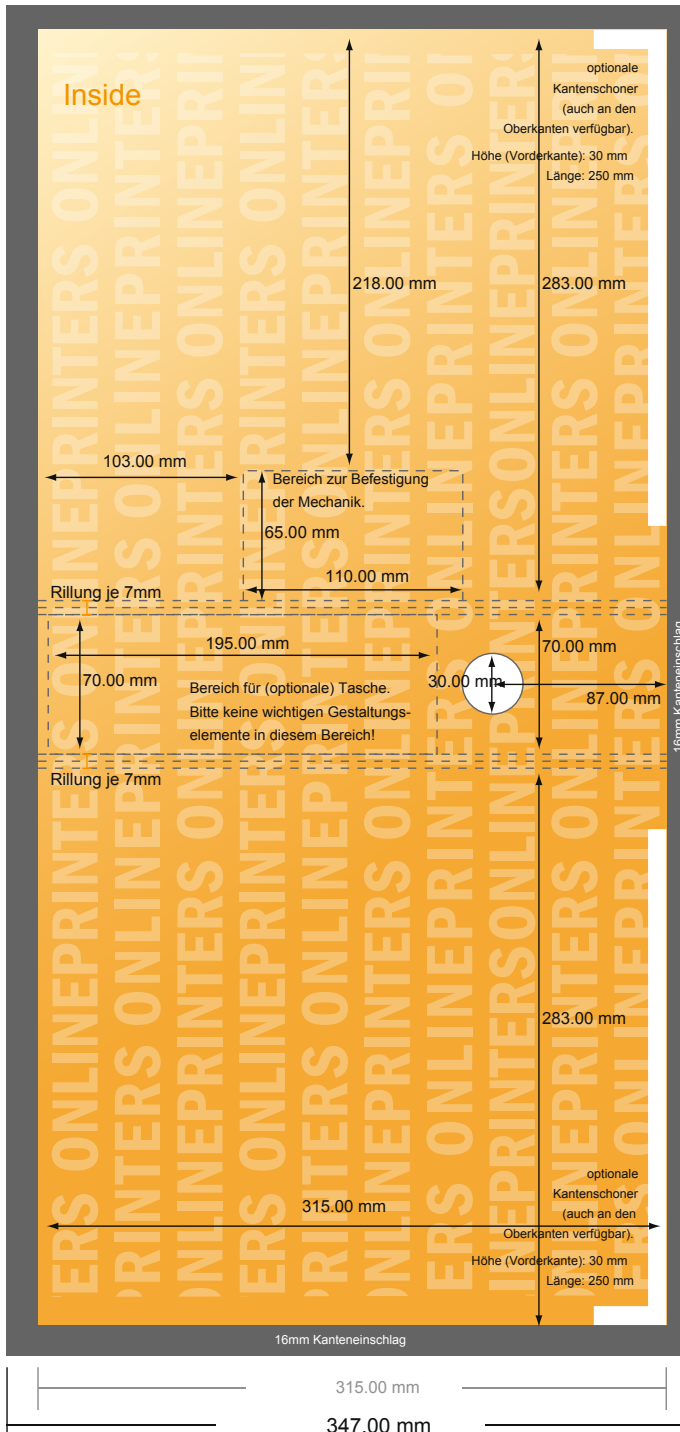

# Ring Binders lever mechanism

A4 • Portrait

- Data format (incl. 16.00 mm bleed): 68.20 x 34.70 cm
- Trimmed size (open): 65.00 x 31.50 cm
- Trimmed size (closed): 28.30 x 31.50 x 7.00 cm

- **Safety margin**  
Maintaining 4 mm space between the text/information and the edge of the trimmed format prevents undesirable cuts.

**Please note:**

- Allow for trim allowance and safety margin according to instructions.
- Arrange background graphics, images or graphics up to the edge of the data format.
- Tolerances may occur during production due to cutting, punching and folding processes.
- This sketch is not drawn to scale.
- Printing data: Instructions and templates can be found under the menu item "Printing data" at [www.onlineprinters.com](http://www.onlineprinters.com).

## Ring Binders lever mechanism

A4 • Portrait

- Data format (incl. 16.00 mm bleed): 68.20 x 34.70 cm
- Trimmed size (open): 65.00 x 31.50 cm
- Trimmed size (closed): 28.30 x 31.50 x 7.00 cm

- **Safety margin**  
Maintaining 4 mm space between the text/information and the edge of the trimmed format prevents undesirable cuts.

### Please note:

- Allow for trim allowance and safety margin according to instructions.
- Arrange background graphics, images or graphics up to the edge of the data format.
- Tolerances may occur during production due to cutting, punching and folding processes.
- This sketch is not drawn to scale.
- Printing data: Instructions and templates can be found under the menu item "Printing data" at [www.onlineprinters.com](http://www.onlineprinters.com).