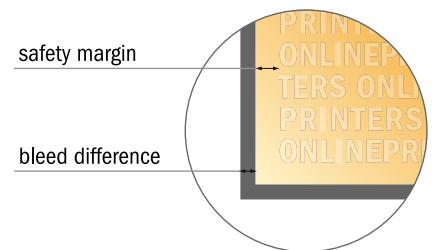

Sticky notes

Portrait, 7.2 x 10.0 cm • 50 sheet, glueing left, opens to the top

- **Data format**
(incl. 2.00 mm bleed):
7.60 x 10.40 cm
- **Trimmed size:**
7.20 x 10.00 cm
- **Safety margin**
Maintaining 4 mm space between the text/information and the edge of the trimmed format prevents undesirable cuts.

Please note:

- Allow for trim allowance and safety margin according to instructions.
- Arrange background graphics, images or graphics up to the edge of the data format.
- Tolerances may occur during production due to cutting, punching and folding processes.
- This sketch is not drawn to scale.
- Printing data: Instructions and templates can be found under the menu item "Printing data" at www.onlineprinters.com.

Sticky notes

Portrait, 7.2 x 10.0 cm • 50 sheet, glueing left, opens to the top

- Data format (incl. 2.00 mm bleed): 7.60 x 10.40 cm
- Trimmed size: 7.20 x 10.00 cm
- **Safety margin**
Maintaining 4 mm space between the text/information and the edge of the trimmed format prevents undesirable cuts.