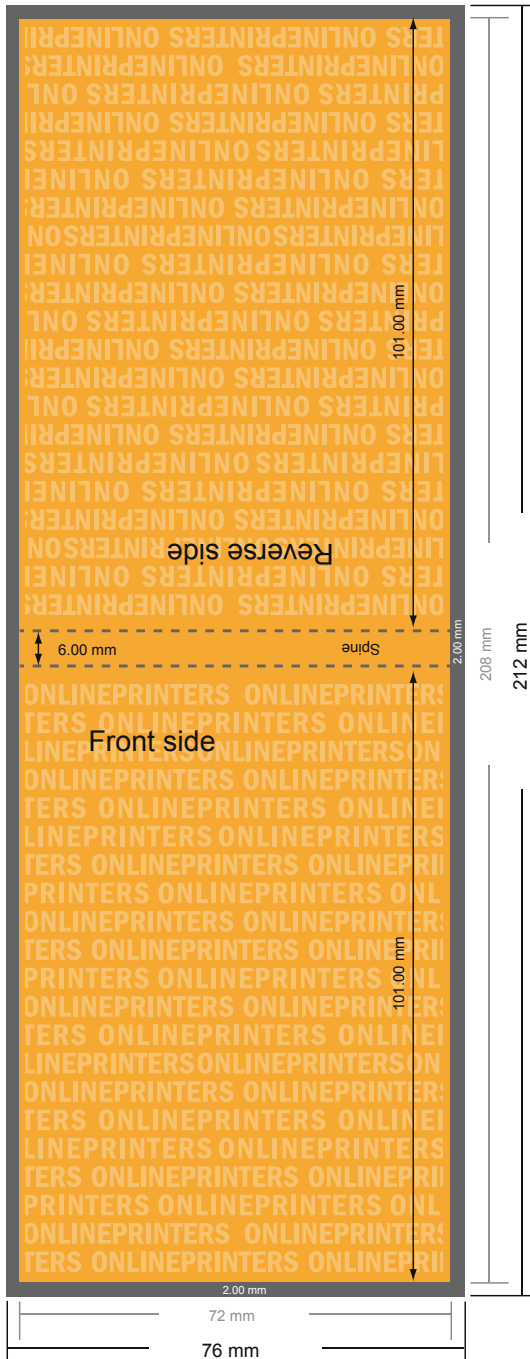

Sticky notes

Portrait, 7.2 x 10.0 cm • 50 sheet, glueing left, opens to the top

- **Data format**
(incl. 2.00 mm bleed):
7.60 x 10.40 cm
- **Trimmed size:**
7.20 x 10.00 cm
- **Safety margin**
Maintaining 4 mm space between the text/information and the edge of the trimmed format prevents undesirable cuts.

Please note:

- Allow for trim allowance and safety margin according to instructions.
- Arrange background graphics, images or graphics up to the edge of the data format.
- Tolerances may occur during production due to cutting, punching and folding processes.
- This sketch is not drawn to scale.
- Printing data: Instructions and templates can be found under the menu item "Printing data" at www.onlineprinters.com.

Sticky notes

Portrait, 7.2 x 10.0 cm • 50 sheet, glueing left, opens to the top

- Data format (incl. 2.00 mm bleed): 7.60 x 10.40 cm
- Trimmed size: 7.20 x 10.00 cm
- **Safety margin**
Maintaining 4 mm space between the text/information and the edge of the trimmed format prevents undesirable cuts.