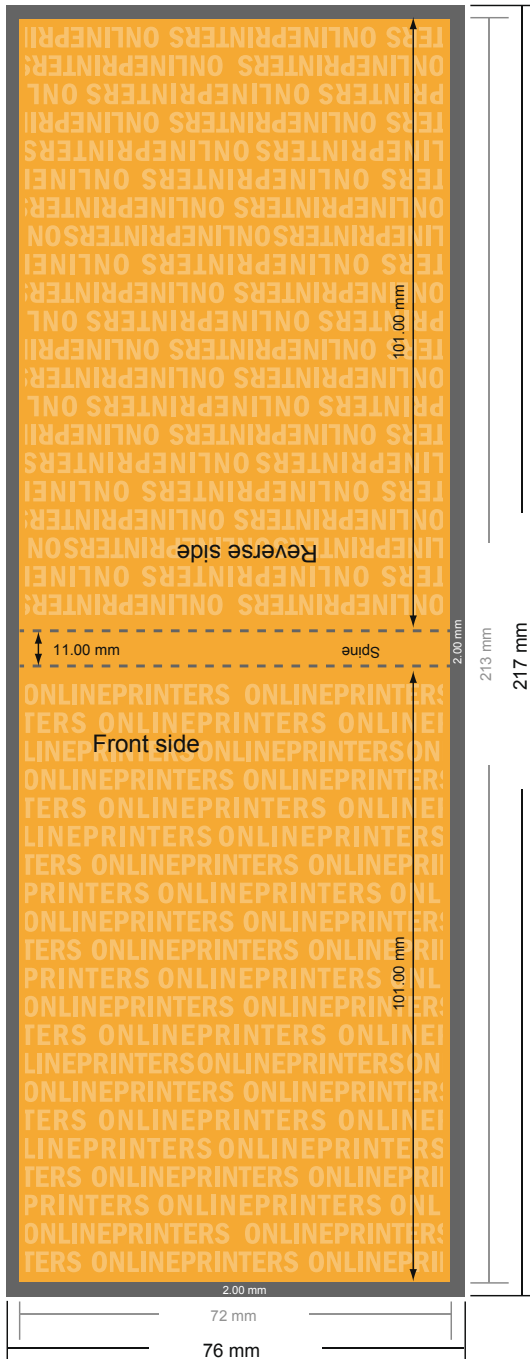

Sticky notes

Portrait, 7.2 x 10.0 cm • 100 sheets, glueing left, opens to the top

- **Data format**
(incl. 2.00 mm bleed):
7.60 x 10.40 cm
- **Trimmed size:**
7.20 x 10.00 cm
- **Safety margin**
Maintaining 4 mm space between the text/information and the edge of the trimmed format prevents undesirable cuts.

Please note:

- Allow for trim allowance and safety margin according to instructions.
- Arrange background graphics, images or graphics up to the edge of the data format.
- Tolerances may occur during production due to cutting, punching and folding processes.
- This sketch is not drawn to scale.
- Printing data: Instructions and templates can be found under the menu item "Printing data" at www.onlineprinters.com.

Sticky notes

Portrait, 7.2 x 10.0 cm • 100 sheets, glueing left, opens to the top

- Data format (incl. 2.00 mm bleed): 7.60 x 10.40 cm
- Trimmed size: 7.20 x 10.00 cm
- **Safety margin**
Maintaining 4 mm space between the text/information and the edge of the trimmed format prevents undesirable cuts.