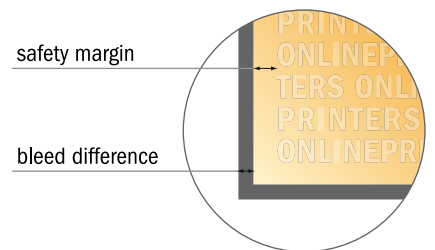

Sticky notes

Portrait, 7.2 x 10.0 cm • 100 sheets, glueing left, opens to the top

- **Data format**
(incl. 2.00 mm bleed):
7.60 x 10.40 cm
- **Trimmed size:**
7.20 x 10.00 cm
- **Safety margin**
Maintaining 4 mm space between the text/information and the edge of the trimmed format prevents undesirable cuts.

Please note:

- Allow for trim allowance and safety margin according to instructions.
- Arrange background graphics, images or graphics up to the edge of the data format.
- Tolerances may occur during production due to cutting, punching and folding processes.
- This sketch is not drawn to scale.
- Printing data: Instructions and templates can be found under the menu item "Printing data" at www.onlineprinters.com.

Sticky notes

Portrait, 7.2 x 10.0 cm • 100 sheets, glueing left, opens to the top

- Data format (incl. 2.00 mm bleed): 7.60 x 10.40 cm
- Trimmed size: 7.20 x 10.00 cm
- **Safety margin**
Maintaining 4 mm space between the text/information and the edge of the trimmed format prevents undesirable cuts.