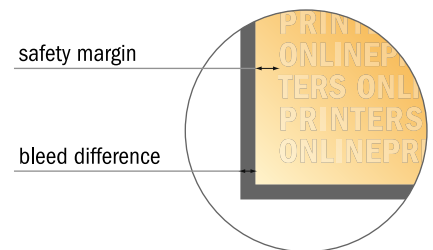

Sticky notes

Portrait, 7.2 x 10.0 cm • 100 sheets, glueing left, opens to the top

- **Data format**
(incl. 2.00 mm bleed):
7.60 x 10.40 cm
- **Trimmed size:**
7.20 x 10.00 cm
- **Safety margin**
Maintaining 4 mm space between the text/information and the edge of the trimmed format prevents undesirable cuts.

Please note:

- Allow for trim allowance and safety margin according to instructions.
- Arrange background graphics, images or graphics up to the edge of the data format.
- Tolerances may occur during production due to cutting, punching and folding processes.
- This sketch is not drawn to scale.
- Printing data: Instructions and templates can be found under the menu item "Printing data" at www.onlineprinters.com.

Sticky notes

Portrait, 7.2 x 10.0 cm • 100 sheets, glueing left, opens to the top

- Data format (incl. 2.00 mm bleed): 7.60 x 10.40 cm
- Trimmed size: 7.20 x 10.00 cm
- **Safety margin**
Maintaining 4 mm space between the text/information and the edge of the trimmed format prevents undesirable cuts.