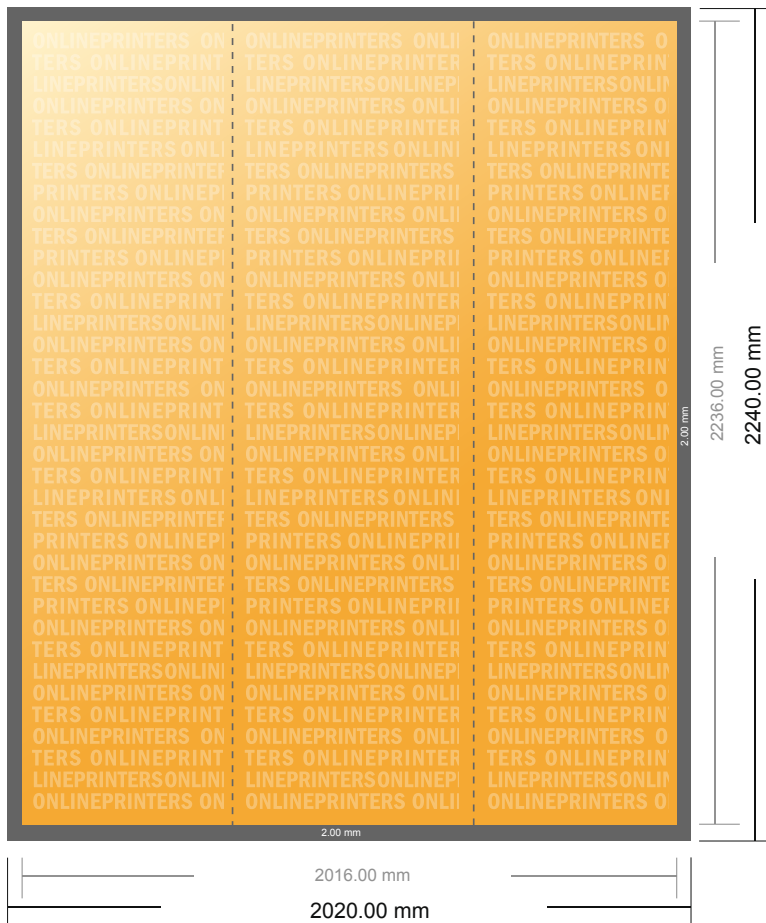

## Pop-up tower incl. print

201.6 x 223.6 cm

- Data format (incl. 2.00 mm bleed): 202.00 x 224.00 cm

- Trimmed size: 201.60 x 223.60 cm

- **Safety margin**  
Maintaining 4 mm space between the text/information and the edge of the trimmed format prevents undesirable cuts.

### Please note:

- Allow for trim allowance and safety margin according to instructions.
- Arrange background graphics, images or graphics up to the edge of the data format.
- Tolerances may occur during production due to cutting, punching and folding processes.
- This sketch is not drawn to scale.
- Printing data: Instructions and templates can be found under the menu item "Printing data" at [www.onlineprinters.com](http://www.onlineprinters.com).