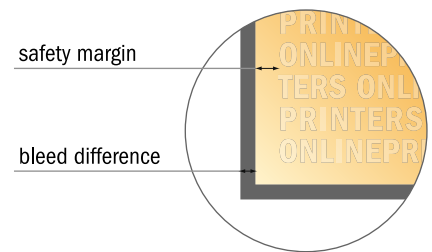

Weather-proof posters

DIN-A1

- Data format (incl. 2.00 mm bleed): 59.80 x 84.50 cm

- Trimmed size: 59.40 x 84.10 cm

- **Safety margin**
Maintaining 4 mm space between the text/information and the edge of the trimmed format prevents undesirable cuts.

Please note:

- Allow for trim allowance and safety margin according to instructions.
- Arrange background graphics, images or graphics up to the edge of the data format.
- Tolerances may occur during production due to cutting, punching and folding processes.
- This sketch is not drawn to scale.
- Printing data: Instructions and templates can be found under the menu item "Printing data" at www.onlineprinters.com.