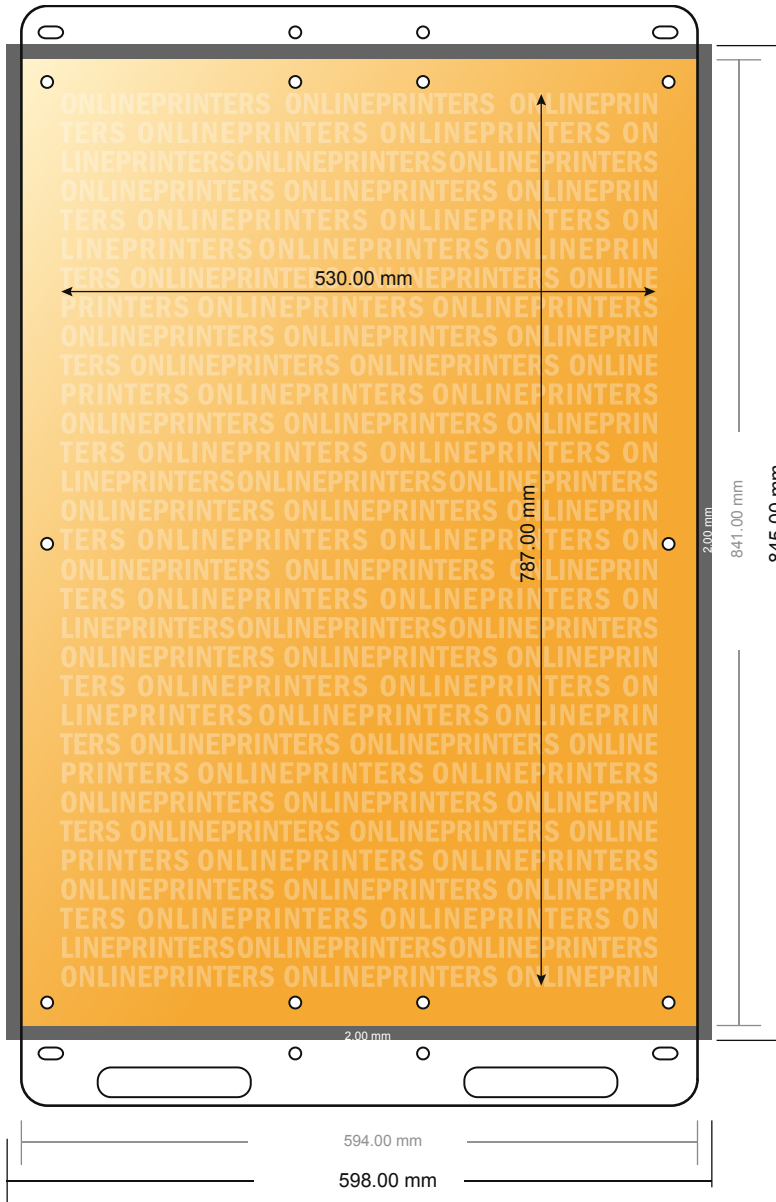

Weather-proof posters

DIN-A1

- Data format (incl. 2.00 mm bleed): 59.80 x 84.50 cm

- Trimmed size: 59.40 x 84.10 cm

- **Safety margin**
Maintaining 4 mm space between the text/information and the edge of the trimmed format prevents undesirable cuts.

Please note:

- Allow for trim allowance and safety margin according to instructions.
- Arrange background graphics, images or graphics up to the edge of the data format.
- Tolerances may occur during production due to cutting, punching and folding processes.
- This sketch is not drawn to scale.
- Printing data: Instructions and templates can be found under the menu item "Printing data" at www.onlineprinters.com.