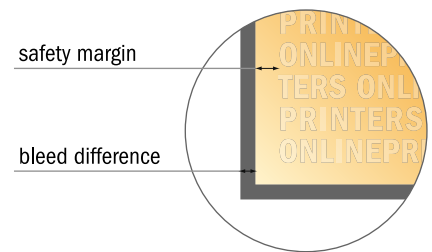

Flyers & Leaflets

1/3 DIN-A4

- Data format (incl. 2.00 mm bleed): 10.30 x 21.40 cm
- Trimmed size: 9.90 x 21.00 cm
- **Safety margin**
Maintaining 4 mm space between the text/information and the edge of the trimmed format prevents undesirable cuts.

Please note:

- Allow for trim allowance and safety margin according to instructions.
- Arrange background graphics, images or graphics up to the edge of the data format.
- Tolerances may occur during production due to cutting, punching and folding processes.
- This sketch is not drawn to scale.
- Printing data: Instructions and templates can be found under the menu item "Printing data" at www.onlineprinters.com.