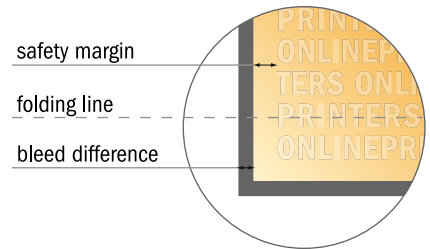

Bottle boxes

5.5 x 24.6 cm

- Data format:
23.65 x 33.23 cm
- Data format (incl. 3.00 mm bleed):
24.25 x 33.83 cm
- Trimmed size:
23.65 x 33.23 cm

■ **Safety margin**
Maintaining 4 mm space between the text/information and the edge of the trimmed format prevents undesirable cuts.

Please note:

- Allow for trim allowance and safety margin according to instructions.
- Arrange background graphics, images or graphics up to the edge of the data format.
- Tolerances may occur during production due to cutting, punching and folding processes.
- This sketch is not drawn to scale.
- Printing data: Instructions and templates can be found under the menu item "Printing data" at www.onlineprinters.com.