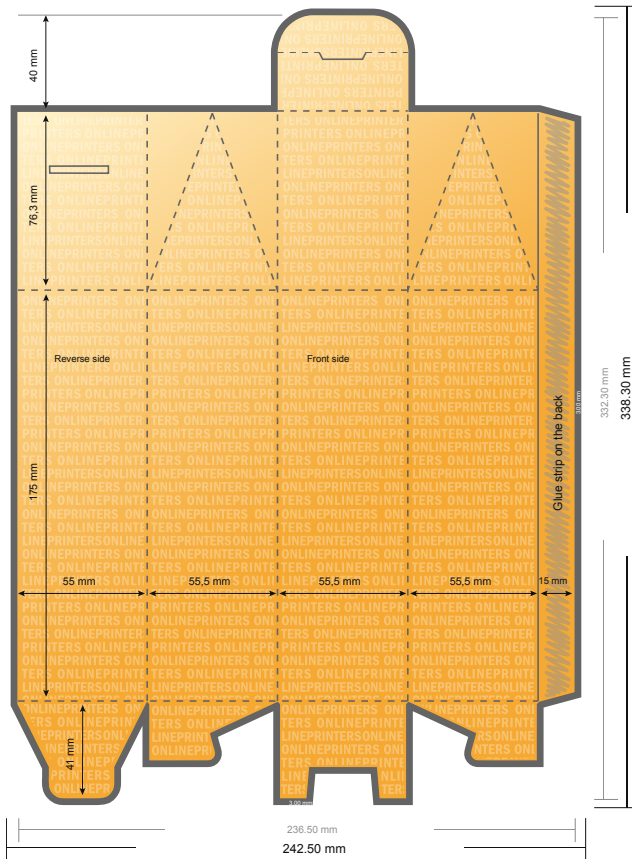

Bottle boxes

5.5 x 24.6 cm

- Data format:
23.65 x 33.23 cm
- Data format (incl. 3.00 mm bleed):
24.25 x 33.83 cm
- Trimmed size:
23.65 x 33.23 cm

■ **Safety margin**
Maintaining 4 mm space between the text/information and the edge of the trimmed format prevents undesirable cuts.

Please note:

- Allow for trim allowance and safety margin according to instructions.
- Arrange background graphics, images or graphics up to the edge of the data format.
- Tolerances may occur during production due to cutting, punching and folding processes.
- This sketch is not drawn to scale.
- Printing data: Instructions and templates can be found under the menu item "Printing data" at www.onlineprinters.com.