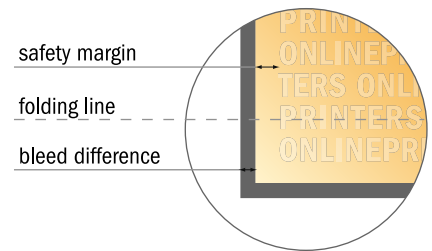

Bottle boxes

6.5 x 27.5 cm

- Data format:
27.45 x 36.33 cm
- Data format (incl. 3.00 mm bleed):
28.05 x 36.93 cm
- Trimmed size:
27.45 x 36.33 cm

- **Safety margin**
Maintaining 4 mm space between the text/information and the edge of the trimmed format prevents undesirable cuts.

Please note:

- Allow for trim allowance and safety margin according to instructions.
- Arrange background graphics, images or graphics up to the edge of the data format.
- Tolerances may occur during production due to cutting, punching and folding processes.
- This sketch is not drawn to scale.
- Printing data: Instructions and templates can be found under the menu item "Printing data" at www.onlineprinters.com.