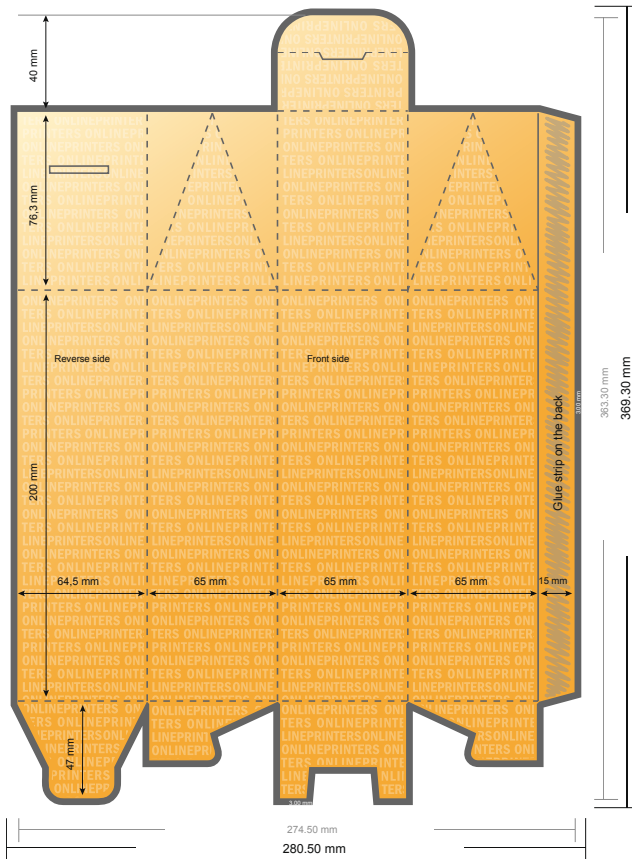

Bottle boxes

6.5 x 27.5 cm

- Data format:
27.45 x 36.33 cm
- Data format (incl. 3.00 mm bleed):
28.05 x 36.93 cm
- Trimmed size:
27.45 x 36.33 cm

- **Safety margin**
Maintaining 4 mm space between the text/information and the edge of the trimmed format prevents undesirable cuts.

Please note:

- Allow for trim allowance and safety margin according to instructions.
- Arrange background graphics, images or graphics up to the edge of the data format.
- Tolerances may occur during production due to cutting, punching and folding processes.
- This sketch is not drawn to scale.
- Printing data: Instructions and templates can be found under the menu item "Printing data" at www.onlineprinters.com.