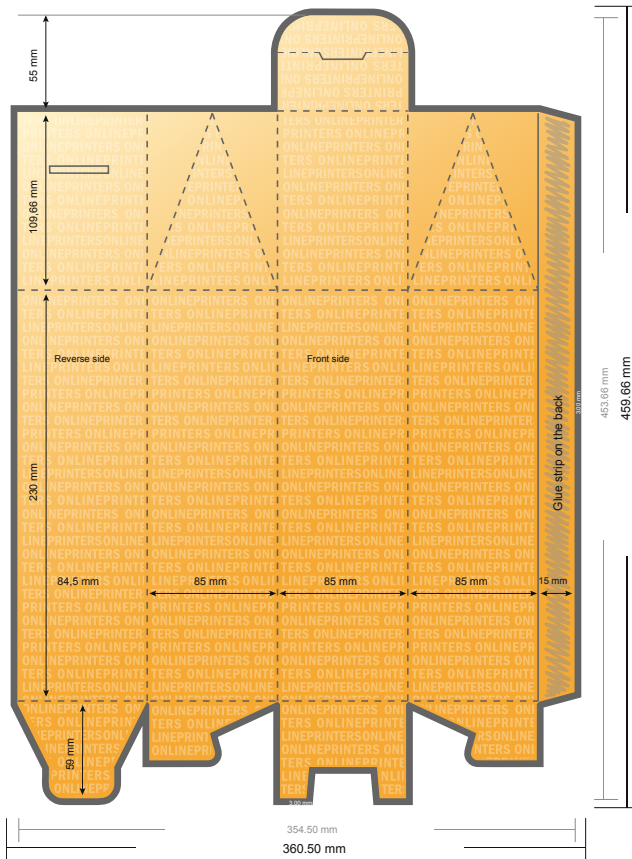

Bottle boxes

8.5 x 34.0 cm

- Data format:
35.45 x 45.37 cm
- Data format
(incl. 3.00 mm bleed):
36.05 x 45.97 cm
- Trimmed size:
35.45 x 45.37 cm

- **Safety margin**
Maintaining 4 mm space between the text/information and the edge of the trimmed format prevents undesirable cuts.

Please note:

- Allow for trim allowance and safety margin according to instructions.
- Arrange background graphics, images or graphics up to the edge of the data format.
- Tolerances may occur during production due to cutting, punching and folding processes.
- This sketch is not drawn to scale.
- Printing data: Instructions and templates can be found under the menu item "Printing data" at www.onlineprinters.com.