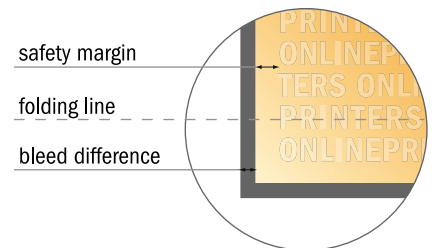

Bottle boxes

8.5 x 34.0 cm

- Data format:
35.45 x 45.37 cm
- Data format
(incl. 3.00 mm bleed):
36.05 x 45.97 cm
- Trimmed size:
35.45 x 45.37 cm

- **Safety margin**
Maintaining 4 mm space between the text/information and the edge of the trimmed format prevents undesirable cuts.

Please note:

- Allow for trim allowance and safety margin according to instructions.
- Arrange background graphics, images or graphics up to the edge of the data format.
- Tolerances may occur during production due to cutting, punching and folding processes.
- This sketch is not drawn to scale.
- Printing data: Instructions and templates can be found under the menu item "Printing data" at www.onlineprinters.com.