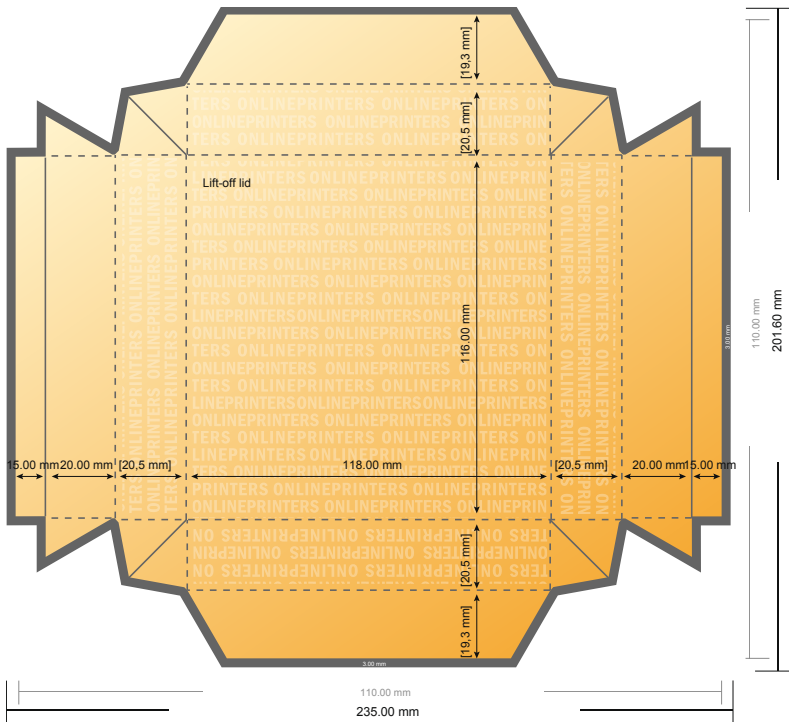

Boxes with lid

11.0 x 11.0 cm • Lift-off lid

- Data format:
22.90 x 19.56 cm
- Data format
(incl. 3.00 mm bleed):
23.50 x 20.16 cm
- Trimmed size:
11.00 x 11.00 cm
- Trimmed size (closed):
11.00 x 11.00 x 2.50 cm
- **Safety margin**
Maintaining 4 mm space between the text/information and the edge of the trimmed format prevents undesirable cuts.

Please note:

- Allow for trim allowance and safety margin according to instructions.
- Arrange background graphics, images or graphics up to the edge of the data format.
- Tolerances may occur during production due to cutting, punching and folding processes.
- This sketch is not drawn to scale.
- Printing data: Instructions and templates can be found under the menu item "Printing data" at www.onlineprinters.com.