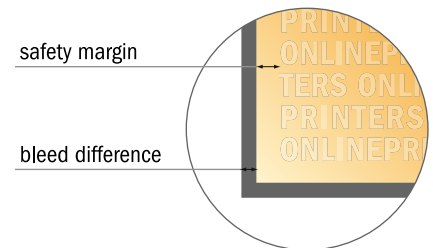

Boxes with lid

11.0 x 11.0 cm • Lift-off lid

- Data format:
22.90 x 19.56 cm
- Data format
(incl. 3.00 mm bleed):
23.50 x 20.16 cm
- Trimmed size:
11.00 x 11.00 cm
- Trimmed size (closed):
11.00 x 11.00 x 2.50 cm
- **Safety margin**
Maintaining 4 mm space between the text/information and the edge of the trimmed format prevents undesirable cuts.

Please note:

- Allow for trim allowance and safety margin according to instructions.
- Arrange background graphics, images or graphics up to the edge of the data format.
- Tolerances may occur during production due to cutting, punching and folding processes.
- This sketch is not drawn to scale.
- Printing data: Instructions and templates can be found under the menu item "Printing data" at www.onlineprinters.com.