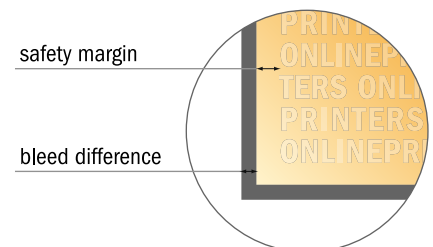

Boxes with lid

15.0 x 10.0 cm • Lift-off lid

- Data format:
26.90 x 18.56 cm
- Data format
(incl. 3.00 mm bleed):
27.50 x 19.16 cm
- Trimmed size:
15.00 x 10.00 cm
- Trimmed size (closed):
15.00 x 10.00 x 2.50 cm
- **Safety margin**
Maintaining 4 mm space between the text/information and the edge of the trimmed format prevents undesirable cuts.

Please note:

- Allow for trim allowance and safety margin according to instructions.
- Arrange background graphics, images or graphics up to the edge of the data format.
- Tolerances may occur during production due to cutting, punching and folding processes.
- This sketch is not drawn to scale.
- Printing data: Instructions and templates can be found under the menu item "Printing data" at www.onlineprinters.com.