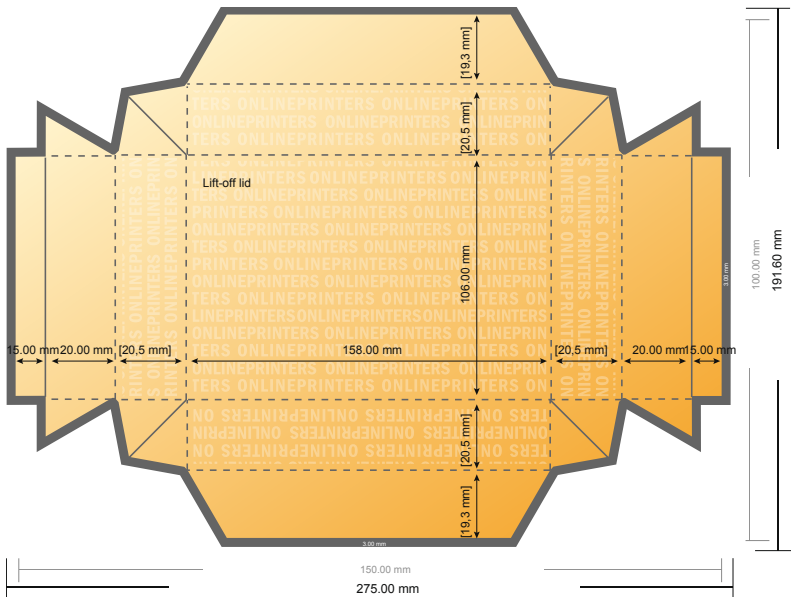

Boxes with lid

15.0 x 10.0 cm • Lift-off lid

- Data format:
26.90 x 18.56 cm
- Data format
(incl. 3.00 mm bleed):
27.50 x 19.16 cm
- Trimmed size:
15.00 x 10.00 cm
- Trimmed size (closed):
15.00 x 10.00 x 2.50 cm
- **Safety margin**
Maintaining 4 mm space between the text/information and the edge of the trimmed format prevents undesirable cuts.

Please note:

- Allow for trim allowance and safety margin according to instructions.
- Arrange background graphics, images or graphics up to the edge of the data format.
- Tolerances may occur during production due to cutting, punching and folding processes.
- This sketch is not drawn to scale.
- Printing data: Instructions and templates can be found under the menu item "Printing data" at www.onlineprinters.com.