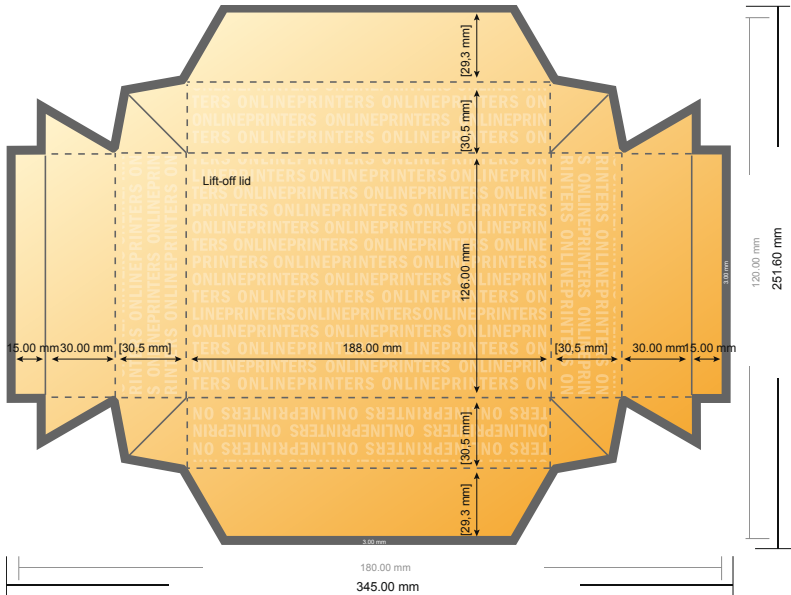

## Boxes with lid

18.0 x 12.0 cm • Lift-off lid

- Data format:  
33.90 x 24.56 cm
- Data format  
(incl. 3.00 mm bleed):  
34.50 x 25.16 cm
- Trimmed size:  
18.00 x 12.00 cm
- Trimmed size (closed):  
18.00 x 12.00 x 3.50 cm
- **Safety margin**  
Maintaining 4 mm space between the text/information and the edge of the trimmed format prevents undesirable cuts.

### Please note:

- Allow for trim allowance and safety margin according to instructions.
- Arrange background graphics, images or graphics up to the edge of the data format.
- Tolerances may occur during production due to cutting, punching and folding processes.
- This sketch is not drawn to scale.
- Printing data: Instructions and templates can be found under the menu item "Printing data" at [www.onlineprinters.com](http://www.onlineprinters.com).