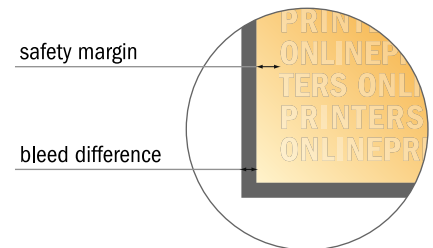

## Boxes with lid

18.0 x 12.0 cm • Lift-off lid

- Data format:  
33.90 x 24.56 cm
- Data format  
(incl. 3.00 mm bleed):  
34.50 x 25.16 cm
- Trimmed size:  
18.00 x 12.00 cm
- Trimmed size (closed):  
18.00 x 12.00 x 3.50 cm
- **Safety margin**  
Maintaining 4 mm space between the text/information and the edge of the trimmed format prevents undesirable cuts.

### Please note:

- Allow for trim allowance and safety margin according to instructions.
- Arrange background graphics, images or graphics up to the edge of the data format.
- Tolerances may occur during production due to cutting, punching and folding processes.
- This sketch is not drawn to scale.
- Printing data: Instructions and templates can be found under the menu item "Printing data" at [www.onlineprinters.com](http://www.onlineprinters.com).