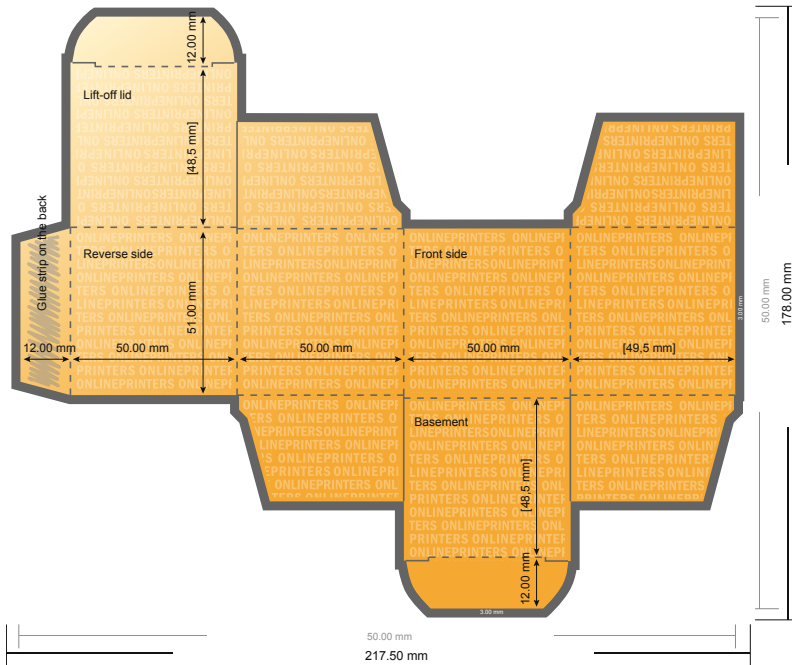

Tuck top boxes

5.0 x 5.0 x 5.0 cm

- Data format:
21.15 x 17.20 cm
- Data format
(incl. 3.00 mm bleed):
21.75 x 17.80 cm
- Trimmed size:
5.00 x 5.00 cm
- Trimmed size (closed):
5.00 x 5.00 x 5.00 cm
- **Safety margin**
Maintaining 4 mm space between the text/information and the edge of the trimmed format prevents undesirable cuts.

Please note:

- Allow for trim allowance and safety margin according to instructions.
- Arrange background graphics, images or graphics up to the edge of the data format.
- Tolerances may occur during production due to cutting, punching and folding processes.
- This sketch is not drawn to scale.
- Printing data: Instructions and templates can be found under the menu item "Printing data" at www.onlineprinters.com.