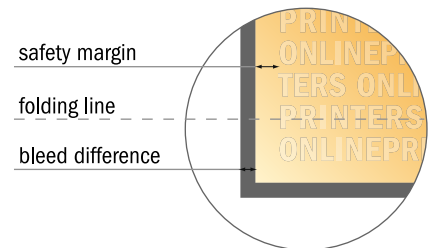

Tuck top boxes

5.0 x 5.0 x 5.0 cm

- Data format:
21.15 x 17.20 cm
- Data format
(incl. 3.00 mm bleed):
21.75 x 17.80 cm
- Trimmed size:
5.00 x 5.00 cm
- Trimmed size (closed):
5.00 x 5.00 x 5.00 cm
- **Safety margin**
Maintaining 4 mm space between the text/information and the edge of the trimmed format prevents undesirable cuts.

Please note:

- Allow for trim allowance and safety margin according to instructions.
- Arrange background graphics, images or graphics up to the edge of the data format.
- Tolerances may occur during production due to cutting, punching and folding processes.
- This sketch is not drawn to scale.
- Printing data: Instructions and templates can be found under the menu item "Printing data" at www.onlineprinters.com.