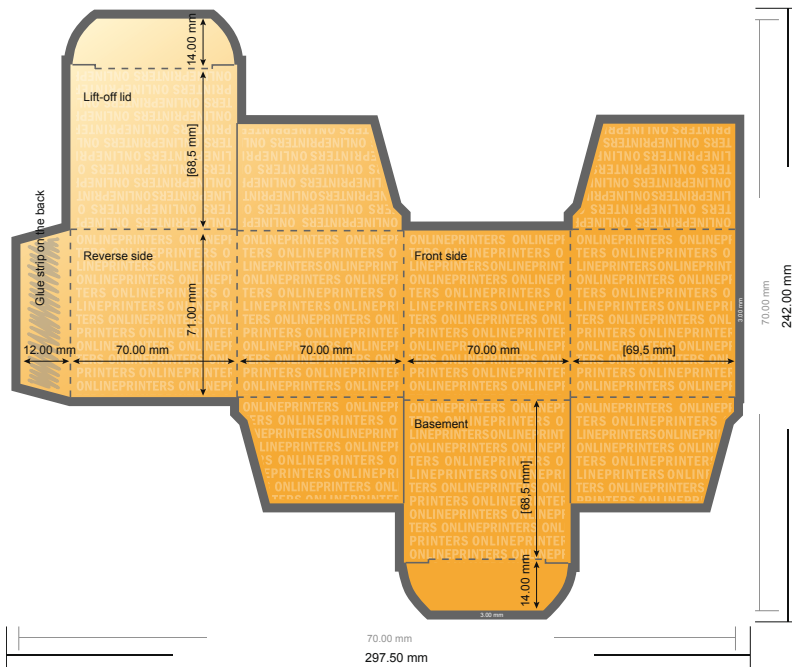

## Tuck top boxes

7.0 x 7.0 x 7.0 cm

- **Data format:**  
29.15 x 23.60 cm
- **Data format (incl. 3.00 mm bleed):**  
29.75 x 24.20 cm
- **Trimmed size:**  
7.00 x 7.00 cm
- **Trimmed size (closed):**  
7.00 x 7.00 x 7.00 cm
- **Safety margin**  
Maintaining 4 mm space between the text/information and the edge of the trimmed format prevents undesirable cuts.

### Please note:

- Allow for trim allowance and safety margin according to instructions.
- Arrange background graphics, images or graphics up to the edge of the data format.
- Tolerances may occur during production due to cutting, punching and folding processes.
- This sketch is not drawn to scale.
- Printing data: Instructions and templates can be found under the menu item "Printing data" at [www.onlineprinters.com](http://www.onlineprinters.com).