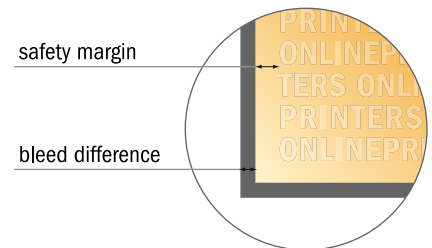

## Tuck top boxes

7.0 x 7.0 x 7.0 cm

- **Data format:**  
29.15 x 23.60 cm
- **Data format (incl. 3.00 mm bleed):**  
29.75 x 24.20 cm
- **Trimmed size:**  
7.00 x 7.00 cm
- **Trimmed size (closed):**  
7.00 x 7.00 x 7.00 cm
- **Safety margin**  
Maintaining 4 mm space between the text/information and the edge of the trimmed format prevents undesirable cuts.

### Please note:

- Allow for trim allowance and safety margin according to instructions.
- Arrange background graphics, images or graphics up to the edge of the data format.
- Tolerances may occur during production due to cutting, punching and folding processes.
- This sketch is not drawn to scale.
- Printing data: Instructions and templates can be found under the menu item "Printing data" at [www.onlineprinters.com](http://www.onlineprinters.com).