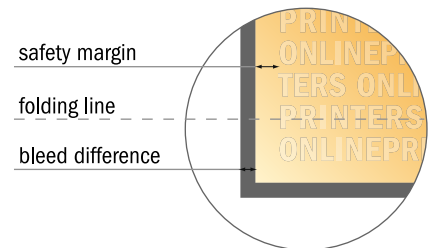

Tuck top boxes

10.0 x 10.0 x 10.0 cm

- Data format:
41.45 x 33.40 cm
- Data format (incl. 3.00 mm bleed):
42.05 x 34.00 cm
- Trimmed size:
10.00 x 10.00 cm
- Trimmed size (closed):
10.00 x 10.00 x 10.00 cm
- **Safety margin**
Maintaining 4 mm space between the text/information and the edge of the trimmed format prevents undesirable cuts.

Please note:

- Allow for trim allowance and safety margin according to instructions.
- Arrange background graphics, images or graphics up to the edge of the data format.
- Tolerances may occur during production due to cutting, punching and folding processes.
- This sketch is not drawn to scale.
- Printing data: Instructions and templates can be found under the menu item "Printing data" at www.onlineprinters.com.