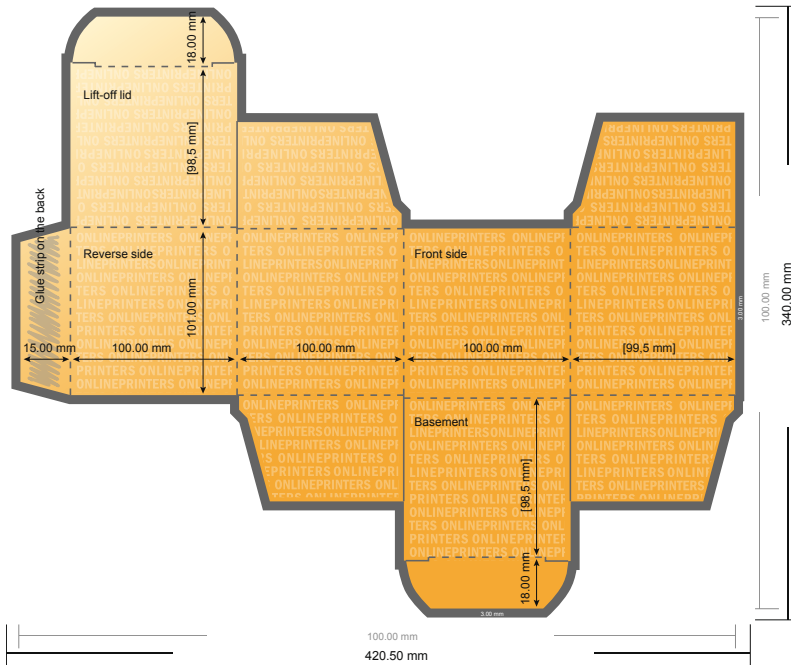

Tuck top boxes

10.0 x 10.0 x 10.0 cm

- Data format:
41.45 x 33.40 cm
- Data format (incl. 3.00 mm bleed):
42.05 x 34.00 cm
- Trimmed size:
10.00 x 10.00 cm
- Trimmed size (closed):
10.00 x 10.00 x 10.00 cm
- **Safety margin**
Maintaining 4 mm space between the text/information and the edge of the trimmed format prevents undesirable cuts.

Please note:

- Allow for trim allowance and safety margin according to instructions.
- Arrange background graphics, images or graphics up to the edge of the data format.
- Tolerances may occur during production due to cutting, punching and folding processes.
- This sketch is not drawn to scale.
- Printing data: Instructions and templates can be found under the menu item "Printing data" at www.onlineprinters.com.