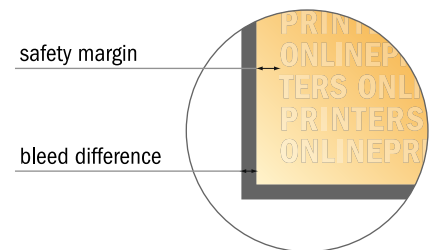

Pop-up displays, incl. print curved, 470.8 x 224.0 cm

- **Data format**
(incl. 2.00 mm bleed):
470.80 x 224.00 cm
- **Trimmed size:**
470.40 x 223.60 cm
- **Safety margin**
Maintaining 4 mm space between the text/information and the edge of the trimmed format prevents undesirable cuts.

Please note:

- Allow for trim allowance and safety margin according to instructions.
- Arrange background graphics, images or graphics up to the edge of the data format.
- Tolerances may occur during production due to cutting, punching and folding processes.
- This sketch is not drawn to scale.
- Printing data: Instructions and templates can be found under the menu item "Printing data" at www.onlineprinters.com.