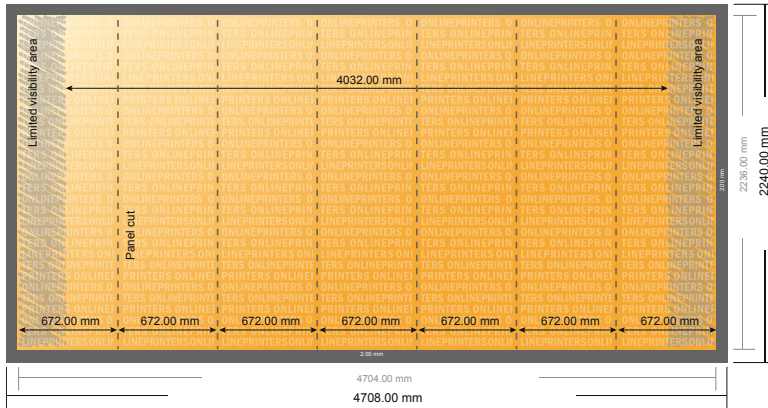

Pop-up displays, incl. print curved, 470.8 x 224.0 cm

- **Data format**
(incl. 2.00 mm bleed):
470.80 x 224.00 cm
- **Trimmed size:**
470.40 x 223.60 cm
- **Safety margin**
Maintaining 4 mm space between the text/information and the edge of the trimmed format prevents undesirable cuts.

Please note:

- Allow for trim allowance and safety margin according to instructions.
- Arrange background graphics, images or graphics up to the edge of the data format.
- Tolerances may occur during production due to cutting, punching and folding processes.
- This sketch is not drawn to scale.
- Printing data: Instructions and templates can be found under the menu item "Printing data" at www.onlineprinters.com.