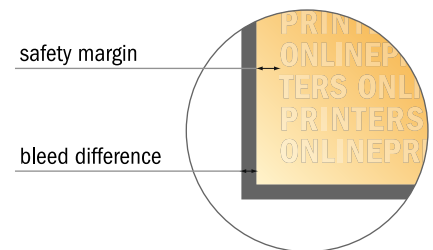

## Pop-up displays, print only

curved, 336.4 x 224.0 cm

- Data format (incl. 2.00 mm bleed): 336.40 x 224.00 cm

- Trimmed size: 336.00 x 223.60 cm

- **Safety margin**  
Maintaining 4 mm space between the text/information and the edge of the trimmed format prevents undesirable cuts.

### Please note:

- Allow for trim allowance and safety margin according to instructions.
- Arrange background graphics, images or graphics up to the edge of the data format.
- Tolerances may occur during production due to cutting, punching and folding processes.
- This sketch is not drawn to scale.
- Printing data: Instructions and templates can be found under the menu item "Printing data" at [www.onlineprinters.com](http://www.onlineprinters.com).