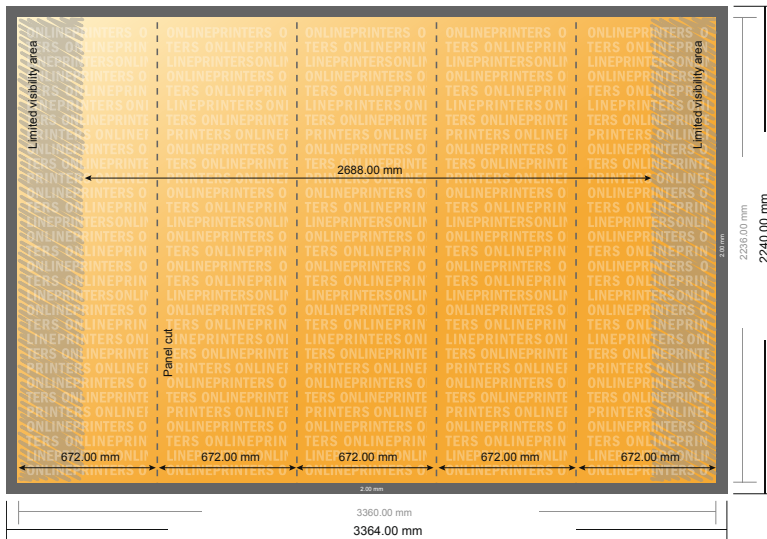

## Pop-up displays, print only

curved, 336.4 x 224.0 cm

- Data format (incl. 2.00 mm bleed): 336.40 x 224.00 cm

- Trimmed size: 336.00 x 223.60 cm

- **Safety margin**  
Maintaining 4 mm space between the text/information and the edge of the trimmed format prevents undesirable cuts.

### Please note:

- Allow for trim allowance and safety margin according to instructions.
- Arrange background graphics, images or graphics up to the edge of the data format.
- Tolerances may occur during production due to cutting, punching and folding processes.
- This sketch is not drawn to scale.
- Printing data: Instructions and templates can be found under the menu item "Printing data" at [www.onlineprinters.com](http://www.onlineprinters.com).