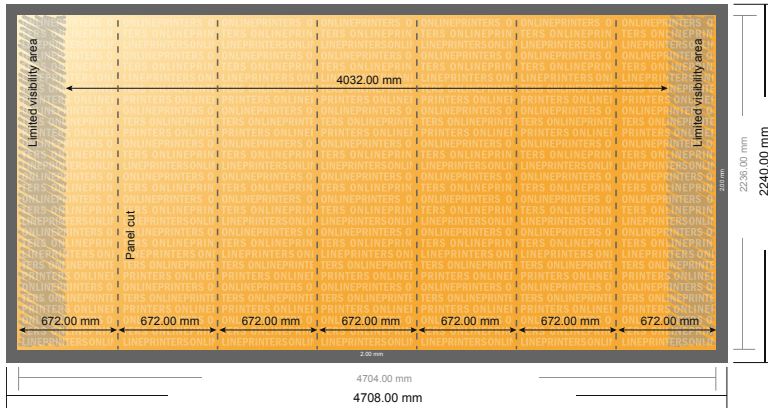

## Pop-up displays, print only

curved, 470.8 x 224.0 cm

- Data format (incl. 2.00 mm bleed): 470.80 x 224.00 cm

- Trimmed size: 470.40 x 223.60 cm

- Safety margin  
Maintaining 4 mm space between the text/information and the edge of the trimmed format prevents undesirable cuts.

### Please note:

- Allow for trim allowance and safety margin according to instructions.
- Arrange background graphics, images or graphics up to the edge of the data format.
- Tolerances may occur during production due to cutting, punching and folding processes.
- This sketch is not drawn to scale.
- Printing data: Instructions and templates can be found under the menu item "Printing data" at [www.onlineprinters.com](http://www.onlineprinters.com).