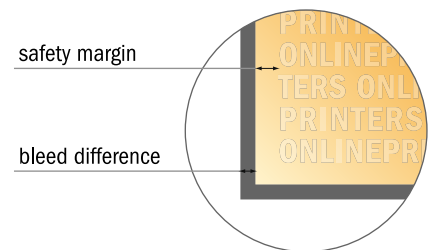

## Pop-up displays, print only

curved, 470.8 x 224.0 cm

- Data format (incl. 2.00 mm bleed): 470.80 x 224.00 cm

- Trimmed size: 470.40 x 223.60 cm

- Safety margin  
Maintaining 4 mm space between the text/information and the edge of the trimmed format prevents undesirable cuts.

### Please note:

- Allow for trim allowance and safety margin according to instructions.
- Arrange background graphics, images or graphics up to the edge of the data format.
- Tolerances may occur during production due to cutting, punching and folding processes.
- This sketch is not drawn to scale.
- Printing data: Instructions and templates can be found under the menu item "Printing data" at [www.onlineprinters.com](http://www.onlineprinters.com).