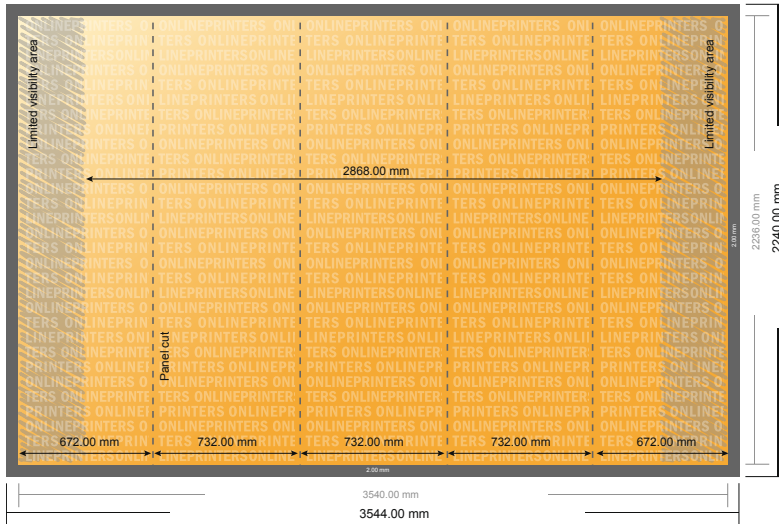

Pop-up displays, print only

straight, 354.4 x 224,0 cm

- Data format (incl. 2.00 mm bleed): 354.40 x 224.00 cm

- Trimmed size: 354.00 x 223.60 cm

- **Safety margin**
Maintaining 4 mm space between the text/information and the edge of the trimmed format prevents undesirable cuts.

Please note:

- Allow for trim allowance and safety margin according to instructions.
- Arrange background graphics, images or graphics up to the edge of the data format.
- Tolerances may occur during production due to cutting, punching and folding processes.
- This sketch is not drawn to scale.
- Printing data: Instructions and templates can be found under the menu item "Printing data" at www.onlineprinters.com.