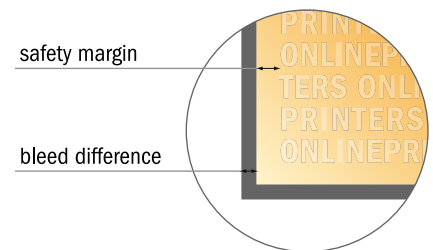

Pop-up displays, print only

straight, 354.4 x 224,0 cm

- Data format (incl. 2.00 mm bleed): 354.40 x 224.00 cm

- Trimmed size: 354.00 x 223.60 cm

- **Safety margin**
Maintaining 4 mm space between the text/information and the edge of the trimmed format prevents undesirable cuts.

Please note:

- Allow for trim allowance and safety margin according to instructions.
- Arrange background graphics, images or graphics up to the edge of the data format.
- Tolerances may occur during production due to cutting, punching and folding processes.
- This sketch is not drawn to scale.
- Printing data: Instructions and templates can be found under the menu item "Printing data" at www.onlineprinters.com.