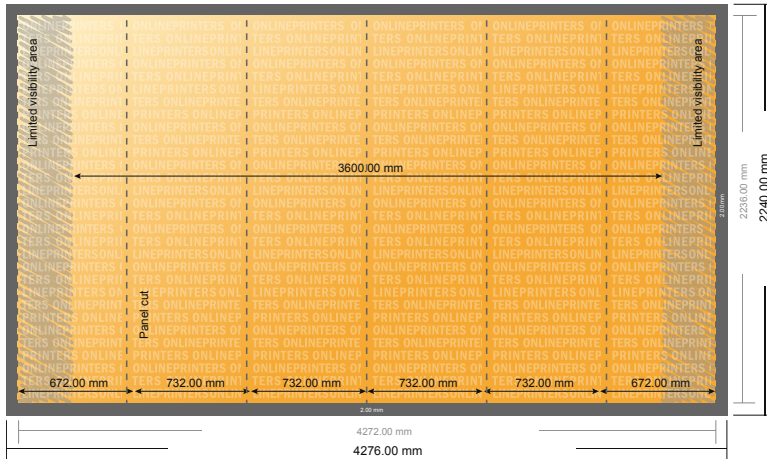

Pop-up displays, print only

straight, 427.6 x 224,0 cm

- Data format (incl. 2.00 mm bleed): 427.60 x 224.00 cm
- Trimmed size: 427.20 x 223.60 cm
- Safety margin
Maintaining 4 mm space between the text/information and the edge of the trimmed format prevents undesirable cuts.

Please note:

- Allow for trim allowance and safety margin according to instructions.
- Arrange background graphics, images or graphics up to the edge of the data format.
- Tolerances may occur during production due to cutting, punching and folding processes.
- This sketch is not drawn to scale.
- Printing data: Instructions and templates can be found under the menu item "Printing data" at www.onlineprinters.com.