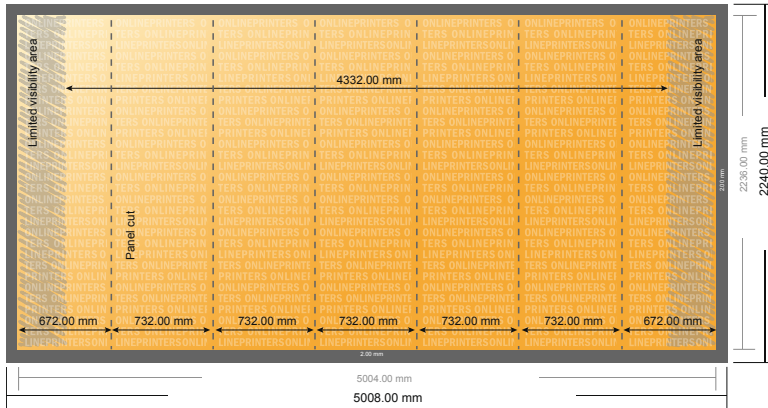

Pop-up displays, print only straight, 500.8 x 224,0 cm

- Data format (incl. 2.00 mm bleed): 500.80 x 224.00 cm

- Trimmed size: 500.40 x 223.60 cm

- Safety margin
Maintaining 4 mm space between the text/information and the edge of the trimmed format prevents undesirable cuts.

Please note:

- Allow for trim allowance and safety margin according to instructions.
- Arrange background graphics, images or graphics up to the edge of the data format.
- Tolerances may occur during production due to cutting, punching and folding processes.
- This sketch is not drawn to scale.
- Printing data: Instructions and templates can be found under the menu item "Printing data" at www.onlineprinters.com.