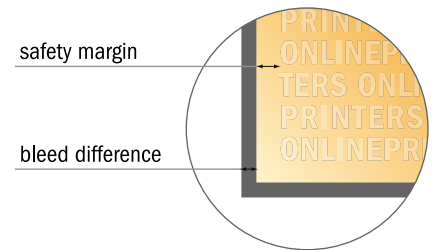

# Corrugated plastic sheets (large print runs)

DIN-A1

- Data format (incl. 2.00 mm bleed): 59.80 x 84.50 cm
- Trimmed size: 59.40 x 84.10 cm
- **Safety margin**  
Maintaining 30 mm space between the text/information and the edge of the trimmed format prevents undesirable cuts.

**Please note:**

- Allow for trim allowance and safety margin according to instructions.
- Arrange background graphics, images or graphics up to the edge of the data format.
- Tolerances may occur during production due to cutting, punching and folding processes.
- This sketch is not drawn to scale.
- Printing data: Instructions and templates can be found under the menu item "Printing data" at [www.onlineprinters.com](http://www.onlineprinters.com).