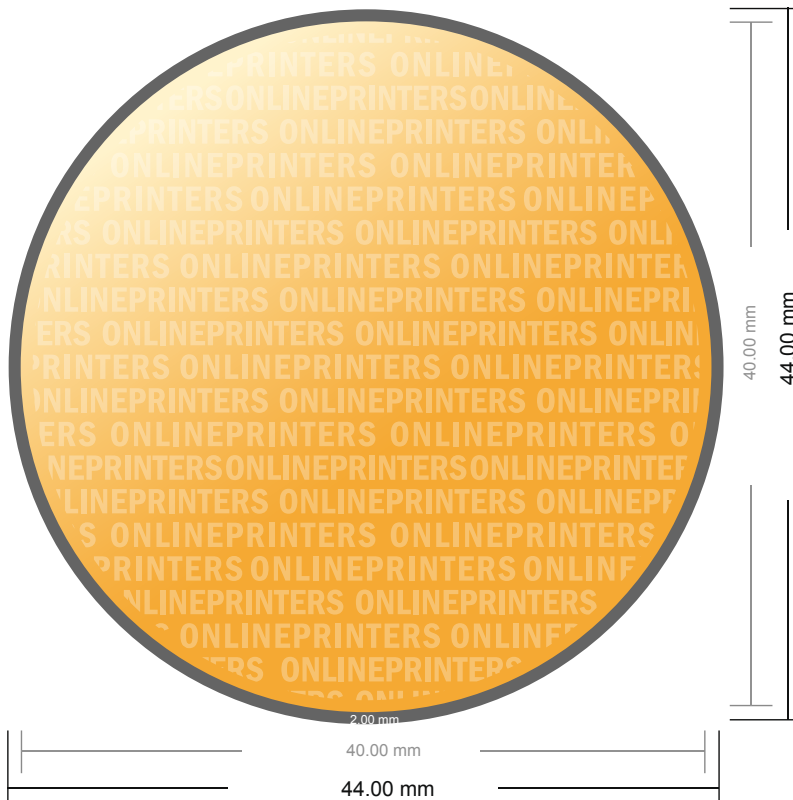

## Labels on rolls

round, 4.0 cm diameter

- Data format (incl. 2.00 mm bleed): 4.40 x 4.40 cm
- Trimmed size: 4.00 x 4.00 cm
- **Safety margin**  
Maintaining 4 mm space between the text/information and the edge of the trimmed format prevents undesirable cuts.

### Please note:

- Allow for trim allowance and safety margin according to instructions.
- Arrange background graphics, images or graphics up to the edge of the data format.
- Tolerances may occur during production due to cutting, punching and folding processes.
- This sketch is not drawn to scale.
- Printing data: Instructions and templates can be found under the menu item "Printing data" at [www.onlineprinters.com](http://www.onlineprinters.com).