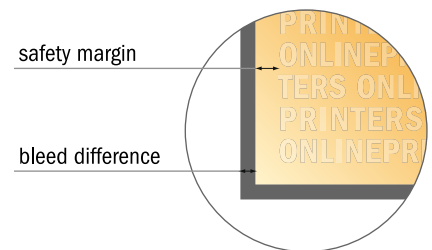

Labels on rolls

A6

- Data format (incl. 2.00 mm bleed): 10.90 x 15.20 cm
- Trimmed size: 10.50 x 14.80 cm
- **Safety margin**
Maintaining 4 mm space between the text/information and the edge of the trimmed format prevents undesirable cuts.

Please note:

- Allow for trim allowance and safety margin according to instructions.
- Arrange background graphics, images or graphics up to the edge of the data format.
- Tolerances may occur during production due to cutting, punching and folding processes.
- This sketch is not drawn to scale.
- Printing data: Instructions and templates can be found under the menu item "Printing data" at www.onlineprinters.com.