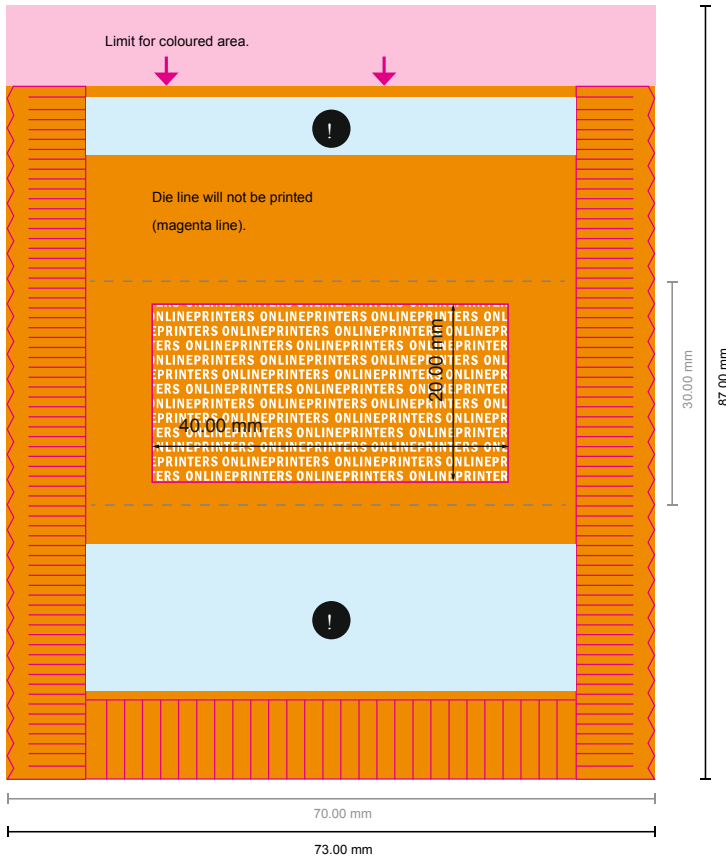

Mini chocolate bars

7.0 x 3.0 cm

! Area for content information.
Do not place any important information here.

- Data format:
7.30 x 8.70 cm
- Trimmed size (open):
7.30 x 8.70 cm
- Trimmed size (closed):
7.00 x 3.00 cm
- **Safety margin**
Maintaining 4 mm space between the text/information and the edge of the trimmed format prevents undesirable cuts.

Please note:

- Allow for trim allowance and safety margin according to instructions.
- Arrange background graphics, images or graphics up to the edge of the data format.
- Tolerances may occur during production due to cutting, punching and folding processes.
- This sketch is not drawn to scale.
- Printing data: Instructions and templates can be found under the menu item "Printing data" at www.onlineprinters.com.