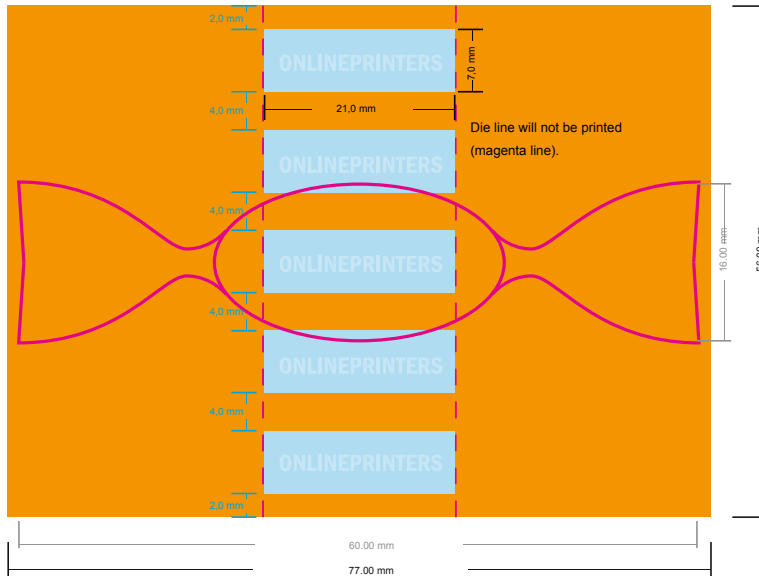

Fruit drops

6.0 x 1.6 cm

- **Data format:**
7.70 x 5.60 cm
- **Trimmed size:**
6.00 x 1.60 cm
- **Safety margin**
Maintaining 4 mm space between the text/information and the edge of the trimmed format prevents undesirable cuts.

Please note:

- Allow for trim allowance and safety margin according to instructions.
- Arrange background graphics, images or graphics up to the edge of the data format.
- Tolerances may occur during production due to cutting, punching and folding processes.
- This sketch is not drawn to scale.
- Printing data: Instructions and templates can be found under the menu item "Printing data" at www.onlineprinters.com.