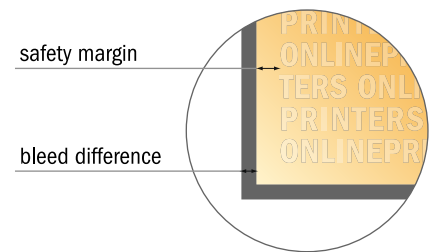

Letterheads

A6

- Data format (incl. 2.00 mm bleed): 10.90 x 15.20 cm
- Trimmed size: 10.50 x 14.80 cm
- **Safety margin**
Maintaining 4 mm space between the text/information and the edge of the trimmed format prevents undesirable cuts.

Please note:

- Allow for trim allowance and safety margin according to instructions.
- Arrange background graphics, images or graphics up to the edge of the data format.
- Tolerances may occur during production due to cutting, punching and folding processes.
- This sketch is not drawn to scale.
- Printing data: Instructions and templates can be found under the menu item "Printing data" at www.onlineprinters.com.