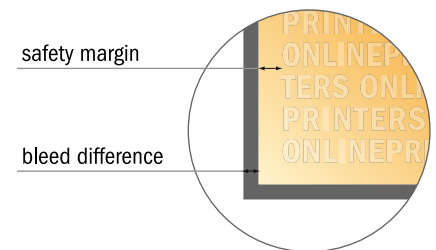

## Rigid foam boards

30.0 cm 24.0 cm

- Data format  
(incl. 10.00 mm bleed):  
26.00 x 32.00 cm
- Trimmed size:  
24.00 x 30.00 cm
- Safety margin  
Maintaining 4 mm space between the text/information and the edge of the trimmed format prevents undesirable cuts.

### Please note:

- Allow for trim allowance and safety margin according to instructions.
- Arrange background graphics, images or graphics up to the edge of the data format.
- Tolerances may occur during production due to cutting, punching and folding processes.
- This sketch is not drawn to scale.
- Printing data: Instructions and templates can be found under the menu item "Printing data" at [www.onlineprinters.com](http://www.onlineprinters.com).