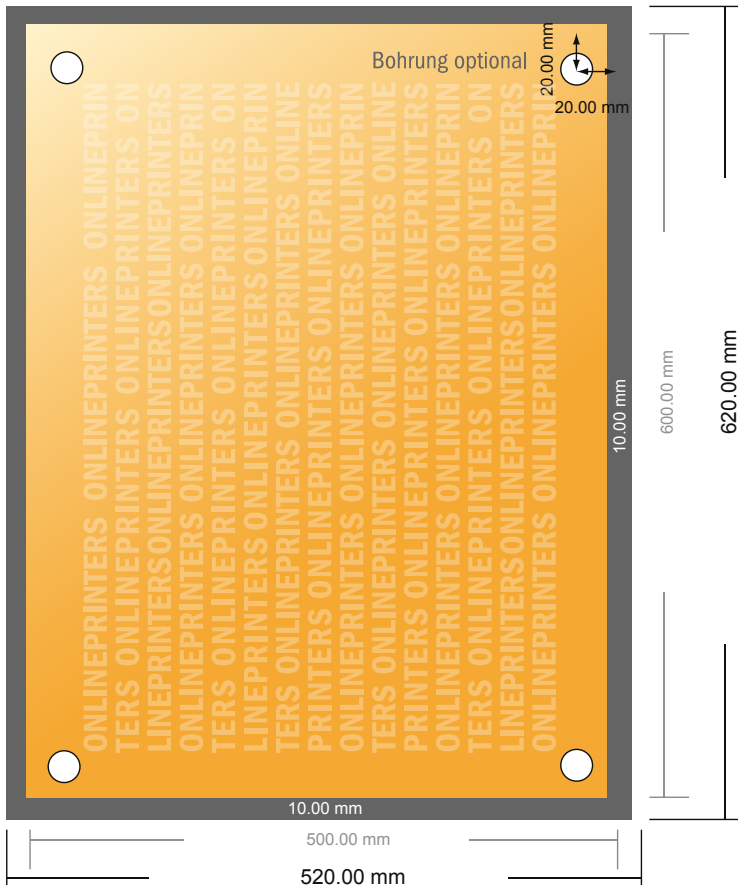

Rigid foam boards

60.0 x 50.0 cm

- **Data format**
(incl. 10.00 mm bleed):
52.00 x 62.00 cm

- **Trimmed size:**
50.00 x 60.00 cm

- **Safety margin**
Maintaining 4 mm space between the text/information and the edge of the trimmed format prevents undesirable cuts.

Please note:

- Allow for trim allowance and safety margin according to instructions.
- Arrange background graphics, images or graphics up to the edge of the data format.
- Tolerances may occur during production due to cutting, punching and folding processes.
- This sketch is not drawn to scale.
- Printing data: Instructions and templates can be found under the menu item "Printing data" at www.onlineprinters.com.