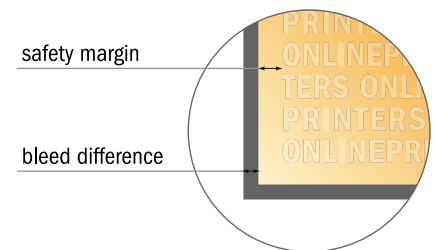

Rigid foam boards

60.0 x 50.0 cm

- **Data format**
(incl. 10.00 mm bleed):
52.00 x 62.00 cm

- **Trimmed size:**
50.00 x 60.00 cm

- **Safety margin**
Maintaining 4 mm space between the text/information and the edge of the trimmed format prevents undesirable cuts.

Please note:

- Allow for trim allowance and safety margin according to instructions.
- Arrange background graphics, images or graphics up to the edge of the data format.
- Tolerances may occur during production due to cutting, punching and folding processes.
- This sketch is not drawn to scale.
- Printing data: Instructions and templates can be found under the menu item "Printing data" at www.onlineprinters.com.