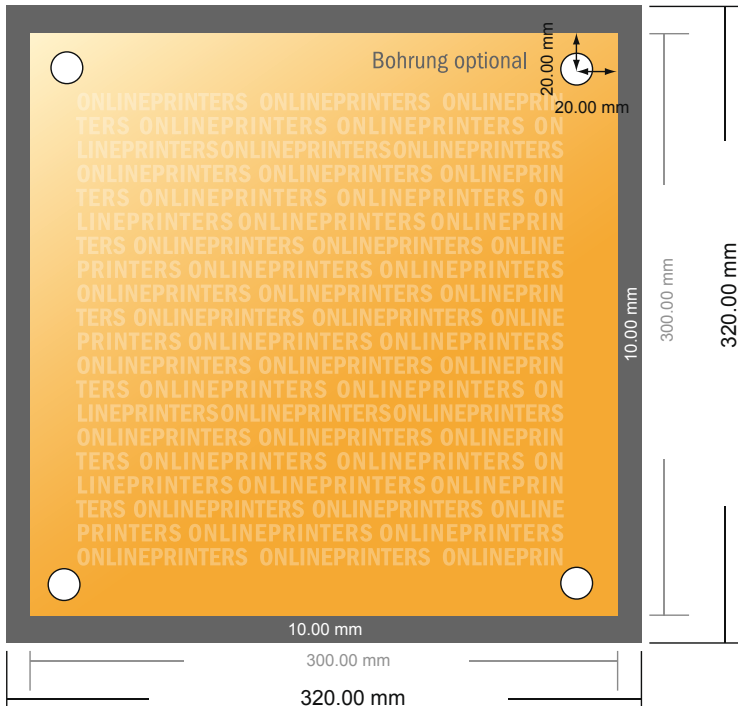

Rigid foam boards

30.0 x 30.0 cm

- Data format (incl. 10.00 mm bleed): 32.00 x 32.00 cm

- Trimmed size: 30.00 x 30.00 cm

- **Safety margin**
Maintaining 4 mm space between the text/information and the edge of the trimmed format prevents undesirable cuts.

Please note:

- Allow for trim allowance and safety margin according to instructions.
- Arrange background graphics, images or graphics up to the edge of the data format.
- Tolerances may occur during production due to cutting, punching and folding processes.
- This sketch is not drawn to scale.
- Printing data: Instructions and templates can be found under the menu item "Printing data" at www.onlineprinters.com.