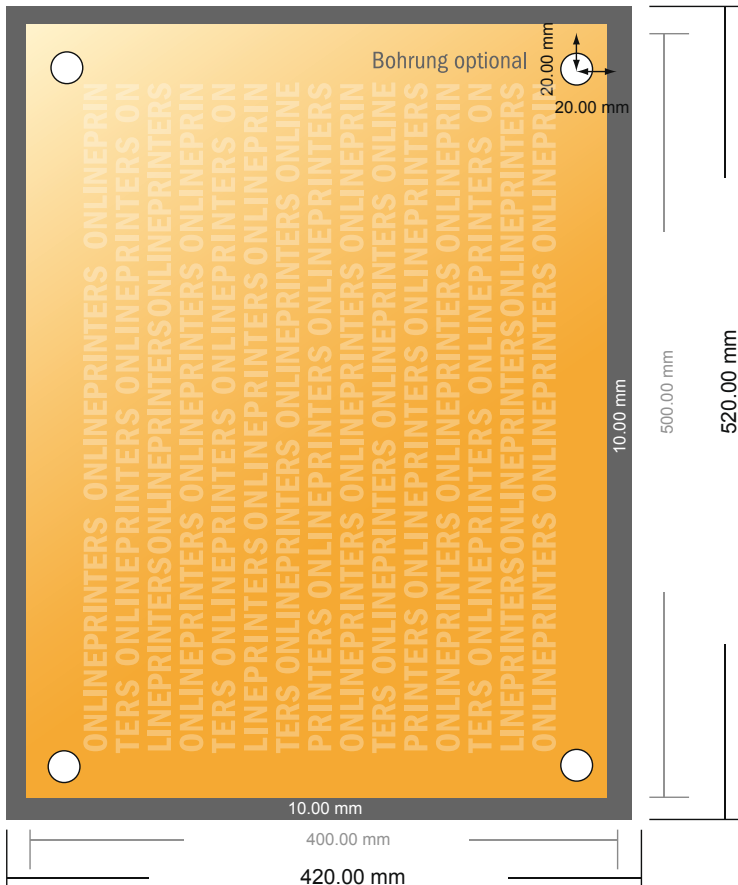

Rigid foam boards

50.0 x 40.0 cm

- Data format (incl. 10.00 mm bleed): 42.00 x 52.00 cm

- Trimmed size: 40.00 x 50.00 cm

- **Safety margin**
Maintaining 4 mm space between the text/information and the edge of the trimmed format prevents undesirable cuts.

Please note:

- Allow for trim allowance and safety margin according to instructions.
- Arrange background graphics, images or graphics up to the edge of the data format.
- Tolerances may occur during production due to cutting, punching and folding processes.
- This sketch is not drawn to scale.
- Printing data: Instructions and templates can be found under the menu item "Printing data" at www.onlineprinters.com.