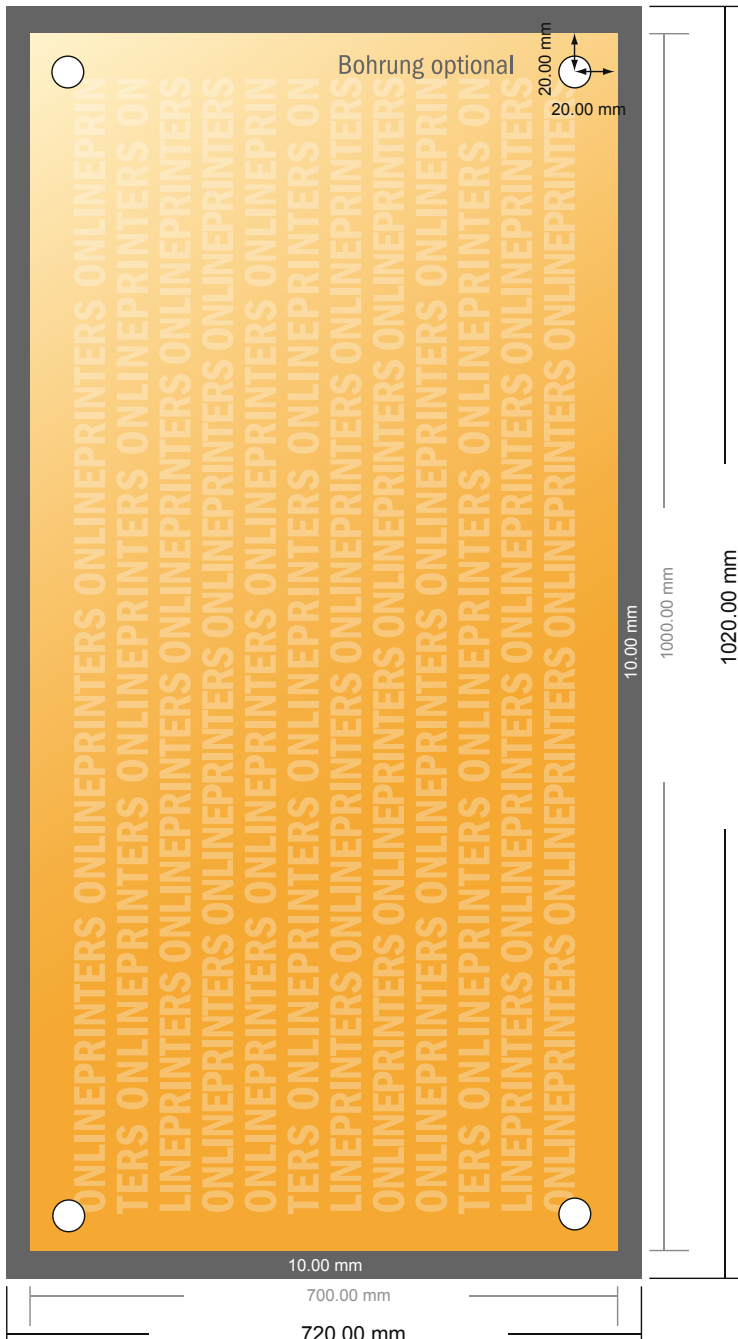

Rigid foam boards

100.0 x 70.0 cm

- **Data format**
(incl. 10.00 mm bleed):
102.00 x 72.00 cm
- **Trimmed size:**
100.00 x 70.00 cm
- **Safety margin**
Maintaining 4 mm space between the text/information and the edge of the trimmed format prevents undesirable cuts.

Please note:

- Allow for trim allowance and safety margin according to instructions.
- Arrange background graphics, images or graphics up to the edge of the data format.
- Tolerances may occur during production due to cutting, punching and folding processes.
- This sketch is not drawn to scale.
- Printing data: Instructions and templates can be found under the menu item "Printing data" at www.onlineprinters.com.