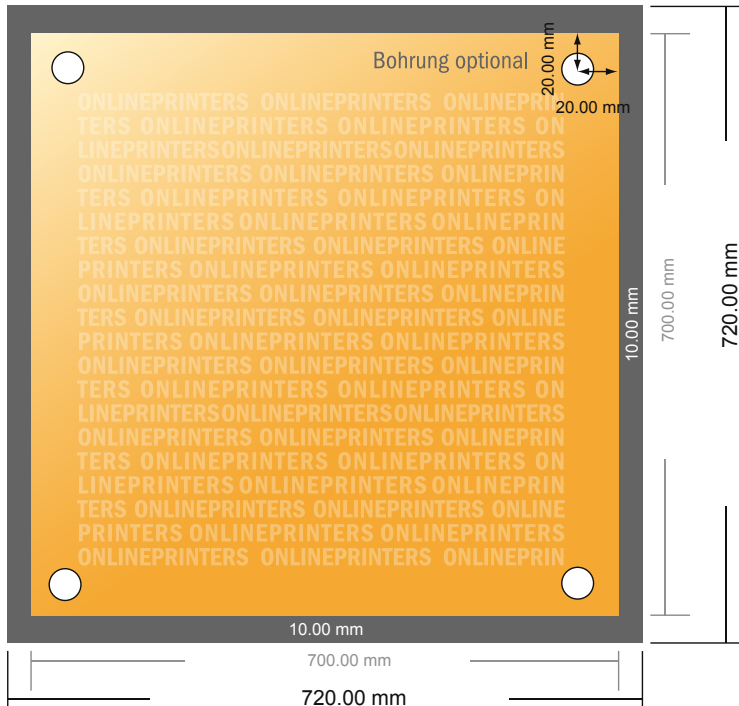

## Rigid foam boards

70.0 x 70.0 cm

- **Data format**  
(incl. 10.00 mm bleed):  
72.00 x 72.00 cm
- **Trimmed size:**  
70.00 x 70.00 cm
- **Safety margin**  
Maintaining 4 mm space between the text/information and the edge of the trimmed format prevents undesirable cuts.

### Please note:

- Allow for trim allowance and safety margin according to instructions.
- Arrange background graphics, images or graphics up to the edge of the data format.
- Tolerances may occur during production due to cutting, punching and folding processes.
- This sketch is not drawn to scale.
- Printing data: Instructions and templates can be found under the menu item "Printing data" at [www.onlineprinters.com](http://www.onlineprinters.com).