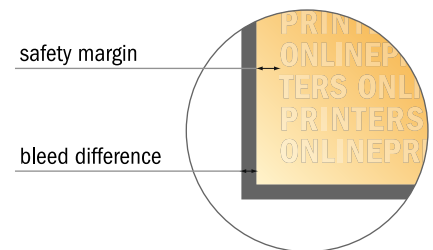

Rigid foam boards

100.0 x 100.0 cm

- Data format (incl. 10.00 mm bleed): 102.00 x 102.00 cm

- Trimmed size: 100.00 x 100.00 cm

- **Safety margin**
Maintaining 4 mm space between the text/information and the edge of the trimmed format prevents undesirable cuts.

Please note:

- Allow for trim allowance and safety margin according to instructions.
- Arrange background graphics, images or graphics up to the edge of the data format.
- Tolerances may occur during production due to cutting, punching and folding processes.
- This sketch is not drawn to scale.
- Printing data: Instructions and templates can be found under the menu item "Printing data" at www.onlineprinters.com.