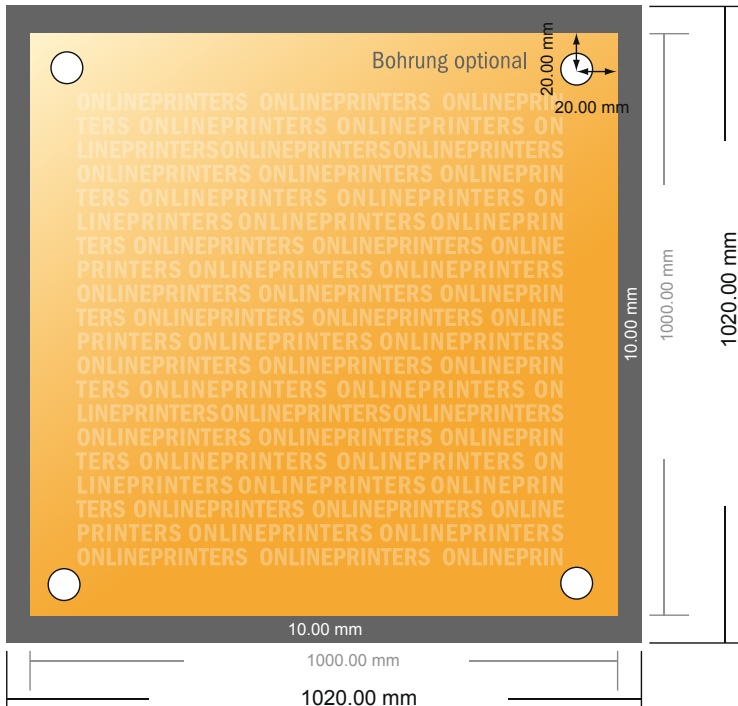

Rigid foam boards

100.0 x 100.0 cm

- Data format (incl. 10.00 mm bleed): 102.00 x 102.00 cm

- Trimmed size: 100.00 x 100.00 cm

- **Safety margin**
Maintaining 4 mm space between the text/information and the edge of the trimmed format prevents undesirable cuts.

Please note:

- Allow for trim allowance and safety margin according to instructions.
- Arrange background graphics, images or graphics up to the edge of the data format.
- Tolerances may occur during production due to cutting, punching and folding processes.
- This sketch is not drawn to scale.
- Printing data: Instructions and templates can be found under the menu item "Printing data" at www.onlineprinters.com.