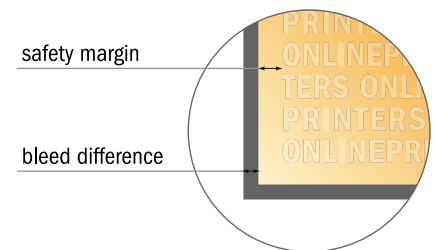

Flexible foam boards

30.0 cm 24.0 cm

- Data format
(incl. 10.00 mm bleed):
26.00 x 32.00 cm

- Trimmed size:
24.00 x 30.00 cm

- **Safety margin**
Maintaining 4 mm space between the text/information and the edge of the trimmed format prevents undesirable cuts.

Please note:

- Allow for trim allowance and safety margin according to instructions.
- Arrange background graphics, images or graphics up to the edge of the data format.
- Tolerances may occur during production due to cutting, punching and folding processes.
- This sketch is not drawn to scale.
- Printing data: Instructions and templates can be found under the menu item "Printing data" at www.onlineprinters.com.