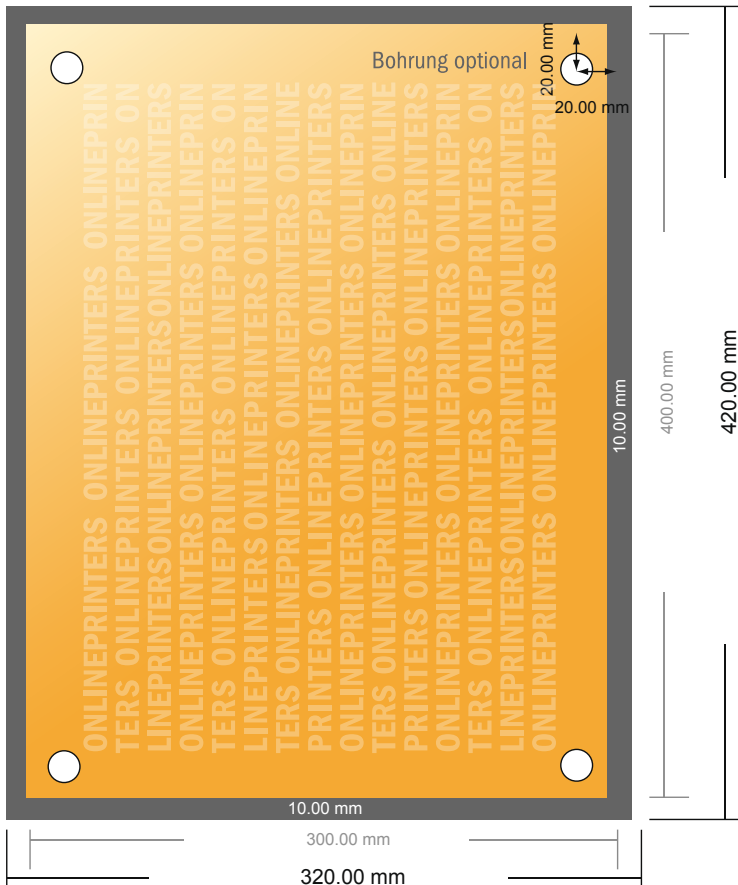

Flexible foam boards

40.0 x 30.0 cm

- Data format (incl. 10.00 mm bleed): 32.00 x 42.00 cm

- Trimmed size: 30.00 x 40.00 cm

- **Safety margin**
Maintaining 4 mm space between the text/information and the edge of the trimmed format prevents undesirable cuts.

Please note:

- Allow for trim allowance and safety margin according to instructions.
- Arrange background graphics, images or graphics up to the edge of the data format.
- Tolerances may occur during production due to cutting, punching and folding processes.
- This sketch is not drawn to scale.
- Printing data: Instructions and templates can be found under the menu item "Printing data" at www.onlineprinters.com.