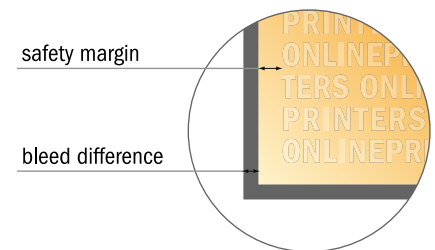

## Flexible foam boards

50.0 x 40.0 cm

- Data format (incl. 10.00 mm bleed): 42.00 x 52.00 cm

- Trimmed size: 40.00 x 50.00 cm

- **Safety margin**  
Maintaining 4 mm space between the text/information and the edge of the trimmed format prevents undesirable cuts.

### Please note:

- Allow for trim allowance and safety margin according to instructions.
- Arrange background graphics, images or graphics up to the edge of the data format.
- Tolerances may occur during production due to cutting, punching and folding processes.
- This sketch is not drawn to scale.
- Printing data: Instructions and templates can be found under the menu item "Printing data" at [www.onlineprinters.com](http://www.onlineprinters.com).