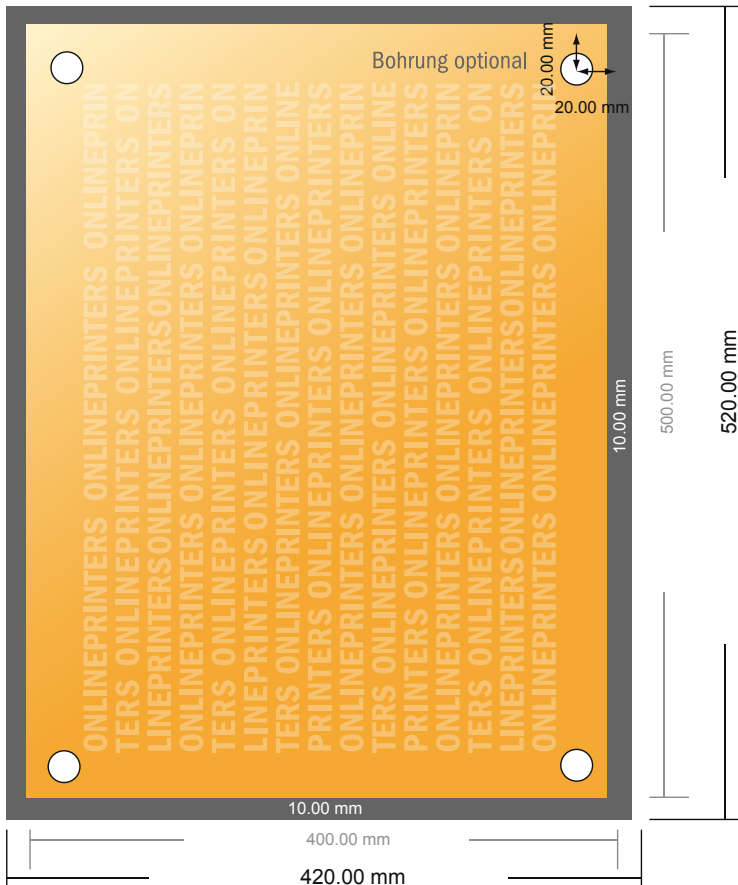

## Flexible foam boards

50.0 x 40.0 cm

- Data format (incl. 10.00 mm bleed): 42.00 x 52.00 cm

- Trimmed size: 40.00 x 50.00 cm

- **Safety margin**  
Maintaining 4 mm space between the text/information and the edge of the trimmed format prevents undesirable cuts.

### Please note:

- Allow for trim allowance and safety margin according to instructions.
- Arrange background graphics, images or graphics up to the edge of the data format.
- Tolerances may occur during production due to cutting, punching and folding processes.
- This sketch is not drawn to scale.
- Printing data: Instructions and templates can be found under the menu item "Printing data" at [www.onlineprinters.com](http://www.onlineprinters.com).