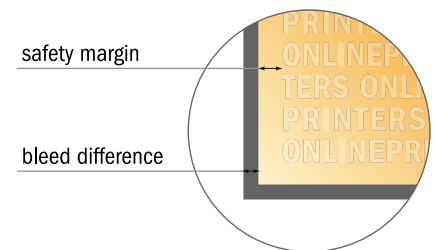

Flexible foam boards

60.0 x 50.0 cm

- Data format (incl. 10.00 mm bleed): 52.00 x 62.00 cm

- Trimmed size: 50.00 x 60.00 cm

- **Safety margin**
Maintaining 4 mm space between the text/information and the edge of the trimmed format prevents undesirable cuts.

Please note:

- Allow for trim allowance and safety margin according to instructions.
- Arrange background graphics, images or graphics up to the edge of the data format.
- Tolerances may occur during production due to cutting, punching and folding processes.
- This sketch is not drawn to scale.
- Printing data: Instructions and templates can be found under the menu item "Printing data" at www.onlineprinters.com.