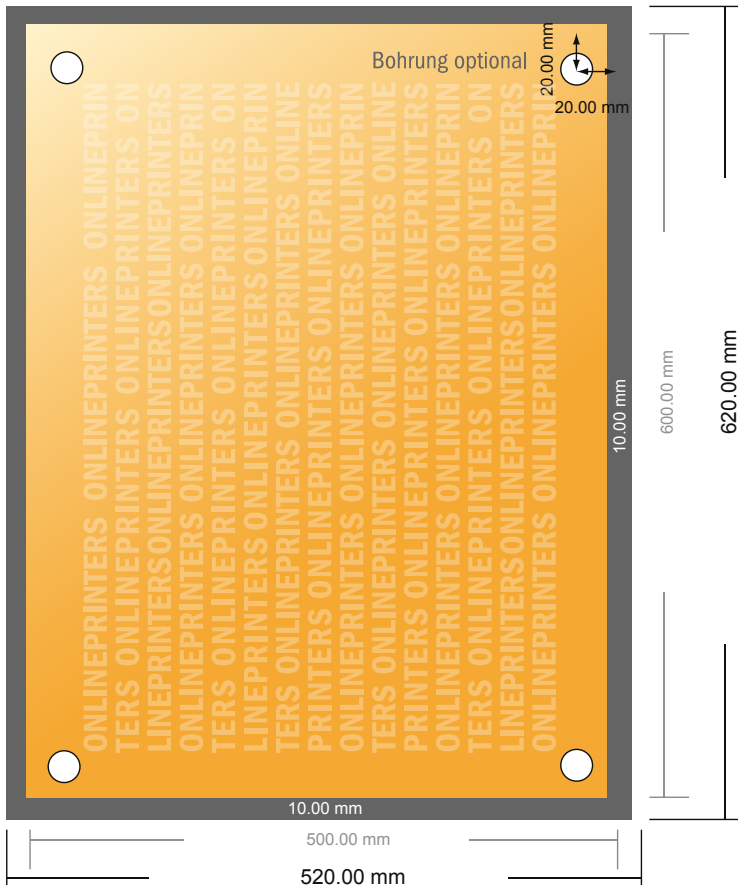

Flexible foam boards

60.0 x 50.0 cm

- Data format (incl. 10.00 mm bleed): 52.00 x 62.00 cm

- Trimmed size: 50.00 x 60.00 cm

- **Safety margin**
Maintaining 4 mm space between the text/information and the edge of the trimmed format prevents undesirable cuts.

Please note:

- Allow for trim allowance and safety margin according to instructions.
- Arrange background graphics, images or graphics up to the edge of the data format.
- Tolerances may occur during production due to cutting, punching and folding processes.
- This sketch is not drawn to scale.
- Printing data: Instructions and templates can be found under the menu item "Printing data" at www.onlineprinters.com.