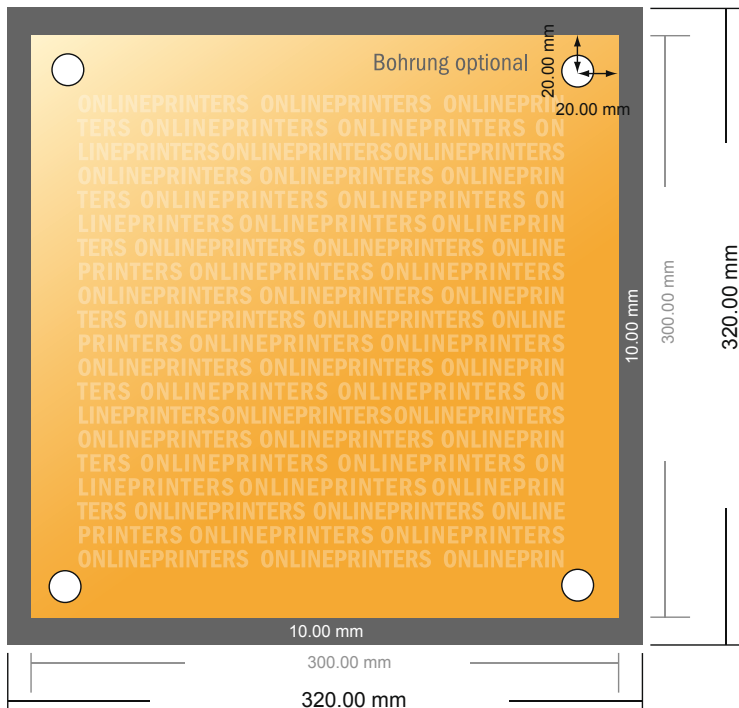

Flexible foam boards

30.0 x 30.0 cm

- Data format (incl. 10.00 mm bleed): 32.00 x 32.00 cm

- Trimmed size: 30.00 x 30.00 cm

- **Safety margin**
Maintaining 4 mm space between the text/information and the edge of the trimmed format prevents undesirable cuts.

Please note:

- Allow for trim allowance and safety margin according to instructions.
- Arrange background graphics, images or graphics up to the edge of the data format.
- Tolerances may occur during production due to cutting, punching and folding processes.
- This sketch is not drawn to scale.
- Printing data: Instructions and templates can be found under the menu item "Printing data" at www.onlineprinters.com.