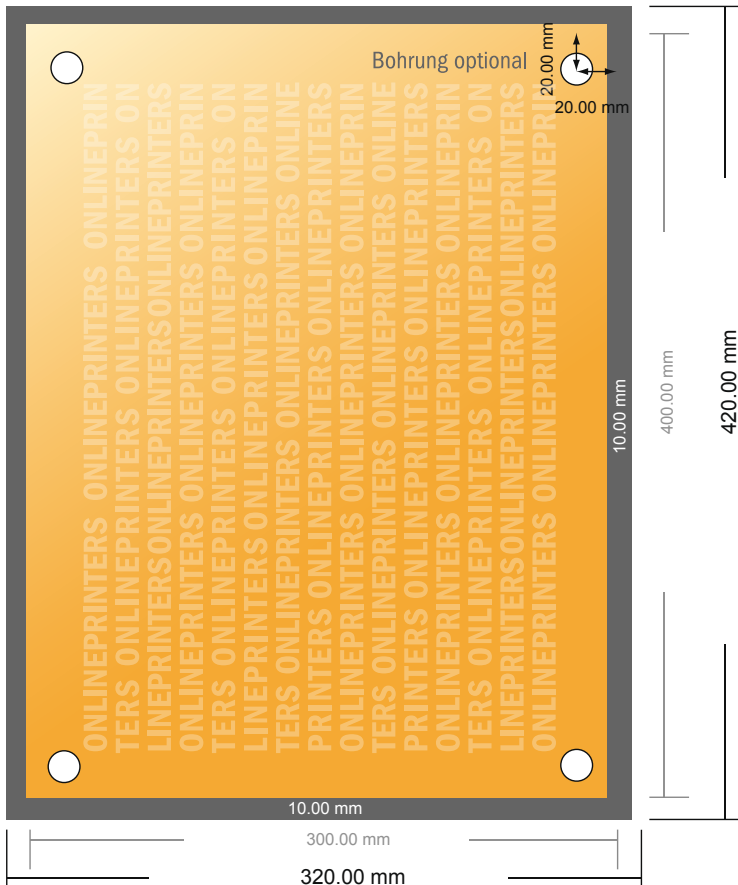

## Acrylic glass sheets

40.0 x 30.0 cm

- Data format (incl. 10.00 mm bleed): 32.00 x 42.00 cm

- Trimmed size: 30.00 x 40.00 cm

- **Safety margin**  
Maintaining 4 mm space between the text/information and the edge of the trimmed format prevents undesirable cuts.

### Please note:

- Allow for trim allowance and safety margin according to instructions.
- Arrange background graphics, images or graphics up to the edge of the data format.
- Tolerances may occur during production due to cutting, punching and folding processes.
- This sketch is not drawn to scale.
- Printing data: Instructions and templates can be found under the menu item "Printing data" at [www.onlineprinters.com](http://www.onlineprinters.com).