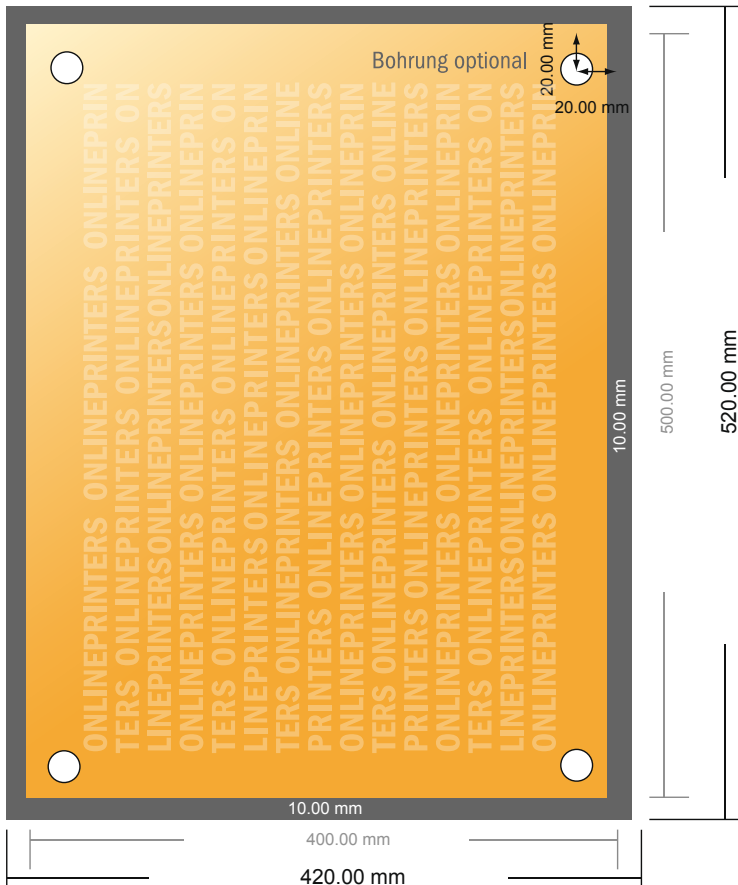

## Acrylic glass sheets

50.0 x 40.0 cm

- Data format (incl. 10.00 mm bleed): 42.00 x 52.00 cm

- Trimmed size: 40.00 x 50.00 cm

- **Safety margin**  
Maintaining 4 mm space between the text/information and the edge of the trimmed format prevents undesirable cuts.

### Please note:

- Allow for trim allowance and safety margin according to instructions.
- Arrange background graphics, images or graphics up to the edge of the data format.
- Tolerances may occur during production due to cutting, punching and folding processes.
- This sketch is not drawn to scale.
- Printing data: Instructions and templates can be found under the menu item "Printing data" at [www.onlineprinters.com](http://www.onlineprinters.com).