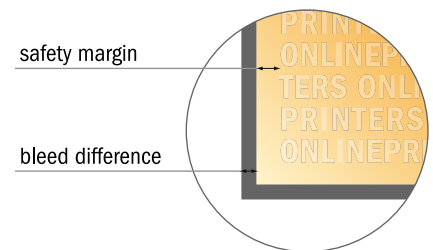

## Acrylic glass sheets

50.0 x 40.0 cm

- Data format (incl. 10.00 mm bleed): 42.00 x 52.00 cm

- Trimmed size: 40.00 x 50.00 cm

- **Safety margin**  
Maintaining 4 mm space between the text/information and the edge of the trimmed format prevents undesirable cuts.

### Please note:

- Allow for trim allowance and safety margin according to instructions.
- Arrange background graphics, images or graphics up to the edge of the data format.
- Tolerances may occur during production due to cutting, punching and folding processes.
- This sketch is not drawn to scale.
- Printing data: Instructions and templates can be found under the menu item "Printing data" at [www.onlineprinters.com](http://www.onlineprinters.com).