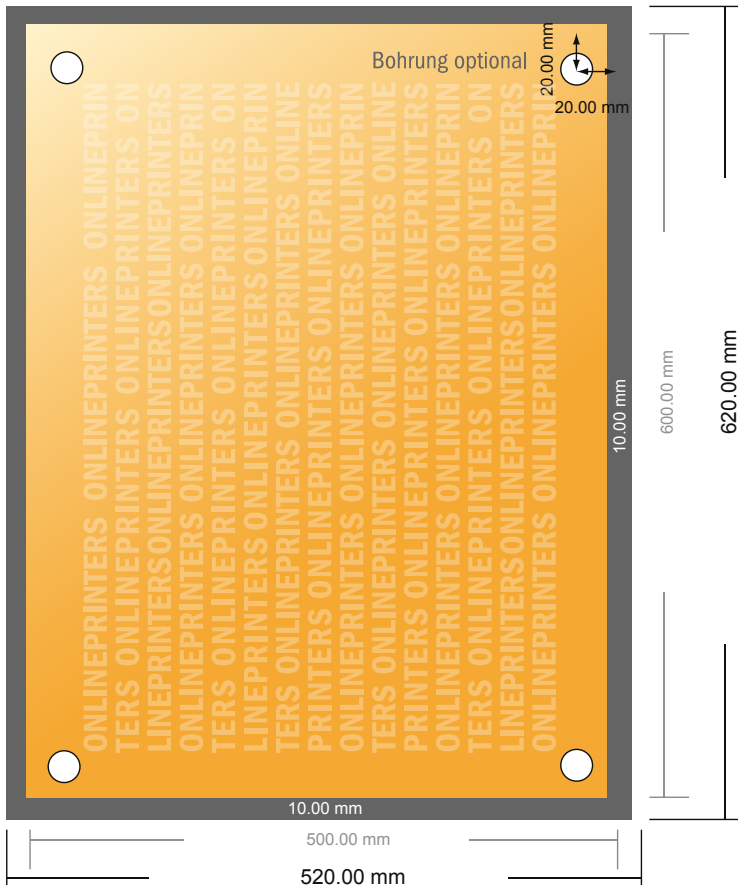

## Acrylic glass sheets

60.0 x 50.0 cm

- **Data format**  
(incl. 10.00 mm bleed):  
52.00 x 62.00 cm

- **Trimmed size:**  
50.00 x 60.00 cm

- **Safety margin**  
Maintaining 4 mm space between the text/information and the edge of the trimmed format prevents undesirable cuts.

### Please note:

- Allow for trim allowance and safety margin according to instructions.
- Arrange background graphics, images or graphics up to the edge of the data format.
- Tolerances may occur during production due to cutting, punching and folding processes.
- This sketch is not drawn to scale.
- Printing data: Instructions and templates can be found under the menu item "Printing data" at [www.onlineprinters.com](http://www.onlineprinters.com).