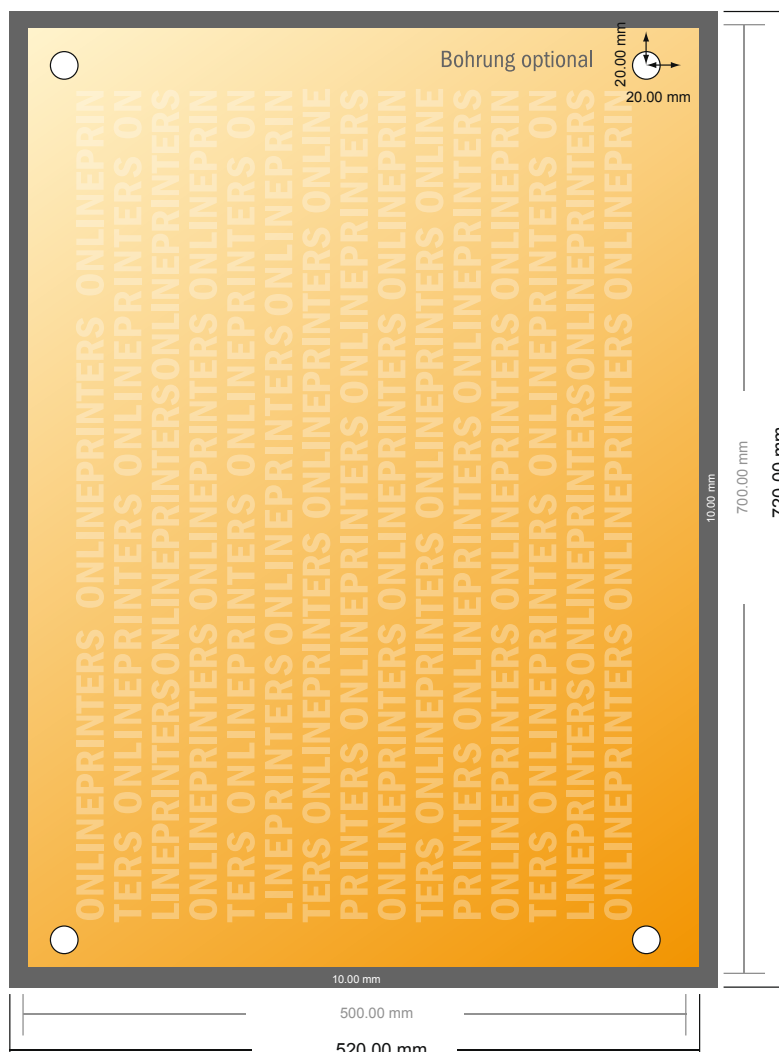

Acrylic glass sheets

70.0 x 50.0 cm

- Data format (incl. 10.00 mm bleed): 72.00 x 52.00 cm

- Trimmed size: 70.00 x 50.00 cm

- **Safety margin**
Maintaining 4 mm space between the text/information and the edge of the trimmed format prevents undesirable cuts.

Please note:

- Allow for trim allowance and safety margin according to instructions.
- Arrange background graphics, images or graphics up to the edge of the data format.
- Tolerances may occur during production due to cutting, punching and folding processes.
- This sketch is not drawn to scale.
- Printing data: Instructions and templates can be found under the menu item "Printing data" at www.onlineprinters.com.