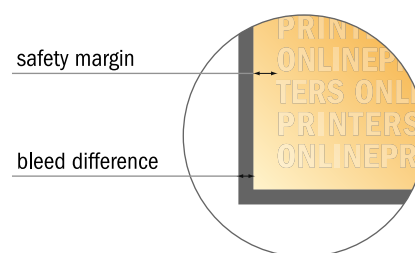

Acrylic glass sheets

70.0 x 50.0 cm

- Data format (incl. 10.00 mm bleed): 72.00 x 52.00 cm

- Trimmed size: 70.00 x 50.00 cm

- **Safety margin**
Maintaining 4 mm space between the text/information and the edge of the trimmed format prevents undesirable cuts.

Please note:

- Allow for trim allowance and safety margin according to instructions.
- Arrange background graphics, images or graphics up to the edge of the data format.
- Tolerances may occur during production due to cutting, punching and folding processes.
- This sketch is not drawn to scale.
- Printing data: Instructions and templates can be found under the menu item "Printing data" at www.onlineprinters.com.