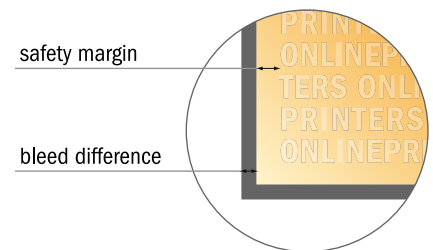

Acrylic glass sheets

100.0 x 70.0 cm

- Data format (incl. 10.00 mm bleed): 102.00 x 72.00 cm

- Trimmed size: 100.00 x 70.00 cm

- **Safety margin**
Maintaining 4 mm space between the text/information and the edge of the trimmed format prevents undesirable cuts.

Please note:

- Allow for trim allowance and safety margin according to instructions.
- Arrange background graphics, images or graphics up to the edge of the data format.
- Tolerances may occur during production due to cutting, punching and folding processes.
- This sketch is not drawn to scale.
- Printing data: Instructions and templates can be found under the menu item "Printing data" at www.onlineprinters.com.