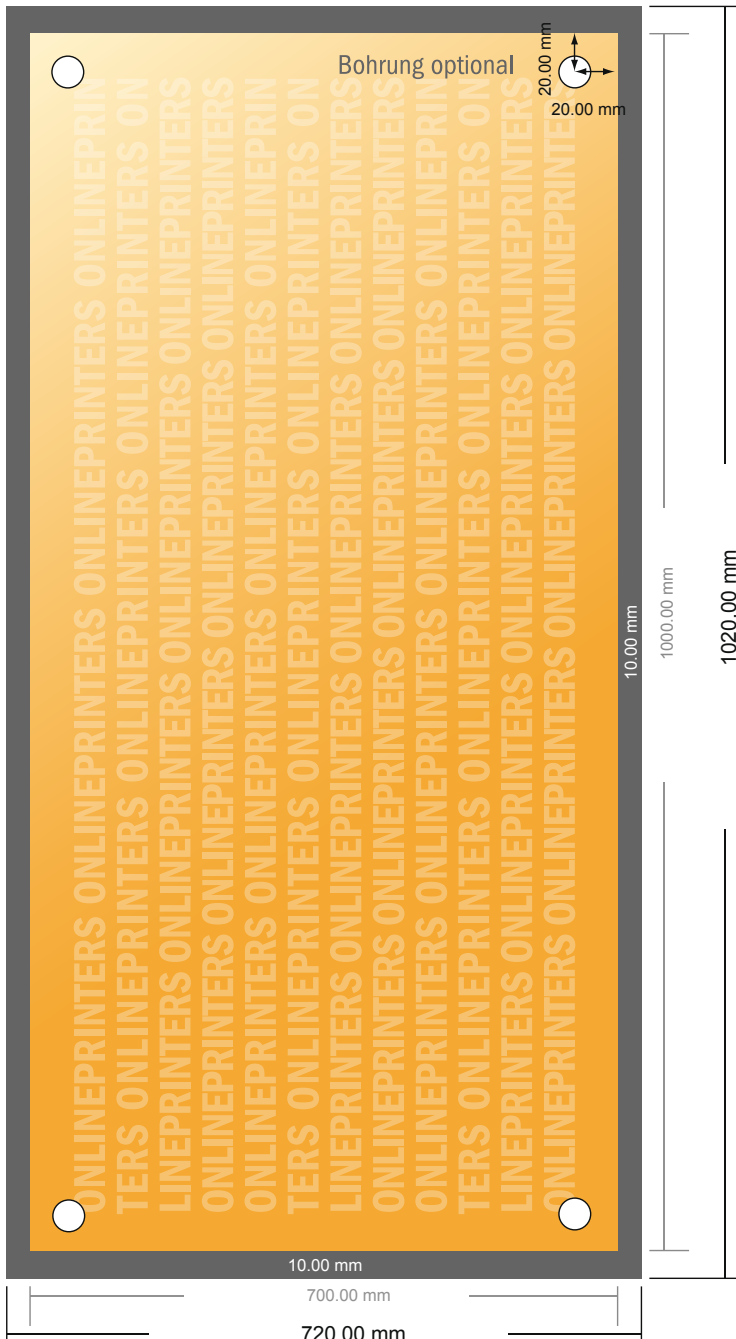

Acrylic glass sheets

100.0 x 70.0 cm

- Data format (incl. 10.00 mm bleed): 102.00 x 72.00 cm

- Trimmed size: 100.00 x 70.00 cm

- **Safety margin**
Maintaining 4 mm space between the text/information and the edge of the trimmed format prevents undesirable cuts.

Please note:

- Allow for trim allowance and safety margin according to instructions.
- Arrange background graphics, images or graphics up to the edge of the data format.
- Tolerances may occur during production due to cutting, punching and folding processes.
- This sketch is not drawn to scale.
- Printing data: Instructions and templates can be found under the menu item "Printing data" at www.onlineprinters.com.