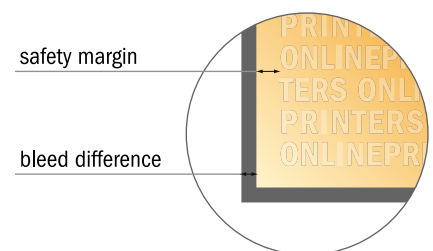

## Acrylic glass sheets

30.0 x 30.0 cm

- Data format (incl. 10.00 mm bleed): 32.00 x 32.00 cm

- Trimmed size: 30.00 x 30.00 cm

- **Safety margin**  
Maintaining 4 mm space between the text/information and the edge of the trimmed format prevents undesirable cuts.

### Please note:

- Allow for trim allowance and safety margin according to instructions.
- Arrange background graphics, images or graphics up to the edge of the data format.
- Tolerances may occur during production due to cutting, punching and folding processes.
- This sketch is not drawn to scale.
- Printing data: Instructions and templates can be found under the menu item "Printing data" at [www.onlineprinters.com](http://www.onlineprinters.com).