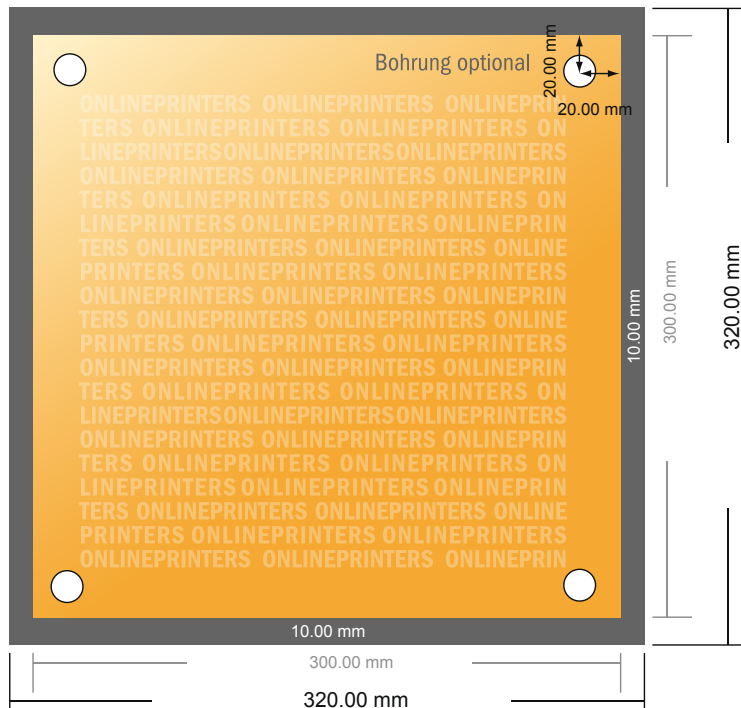

## Acrylic glass sheets

30.0 x 30.0 cm

- Data format (incl. 10.00 mm bleed): 32.00 x 32.00 cm

- Trimmed size: 30.00 x 30.00 cm

- **Safety margin**  
Maintaining 4 mm space between the text/information and the edge of the trimmed format prevents undesirable cuts.

### Please note:

- Allow for trim allowance and safety margin according to instructions.
- Arrange background graphics, images or graphics up to the edge of the data format.
- Tolerances may occur during production due to cutting, punching and folding processes.
- This sketch is not drawn to scale.
- Printing data: Instructions and templates can be found under the menu item "Printing data" at [www.onlineprinters.com](http://www.onlineprinters.com).