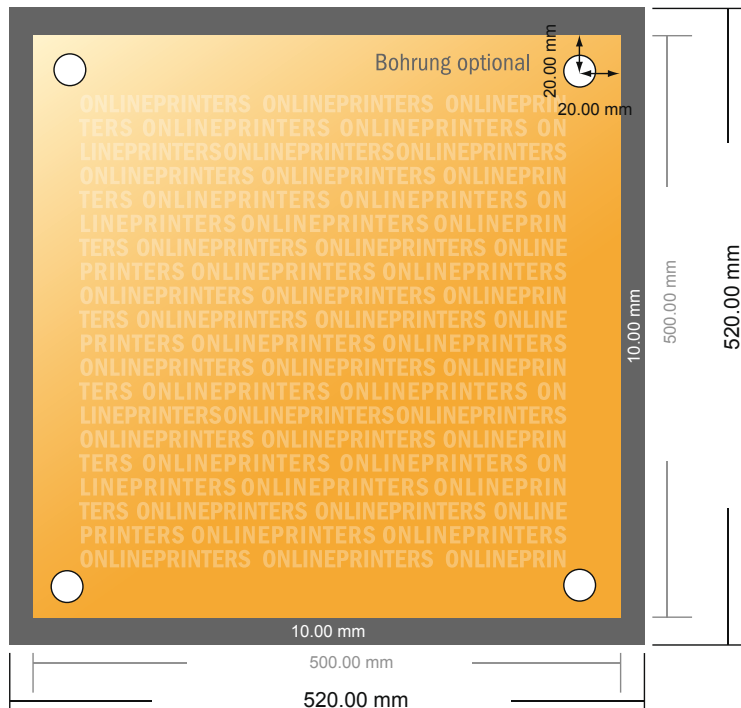

## Acrylic glass sheets

50.0 x 50.0 cm

- **Data format**  
(incl. 10.00 mm bleed):  
52.00 x 52.00 cm
- **Trimmed size:**  
50.00 x 50.00 cm
- **Safety margin**  
Maintaining 4 mm space between the text/information and the edge of the trimmed format prevents undesirable cuts.

### Please note:

- Allow for trim allowance and safety margin according to instructions.
- Arrange background graphics, images or graphics up to the edge of the data format.
- Tolerances may occur during production due to cutting, punching and folding processes.
- This sketch is not drawn to scale.
- Printing data: Instructions and templates can be found under the menu item "Printing data" at [www.onlineprinters.com](http://www.onlineprinters.com).