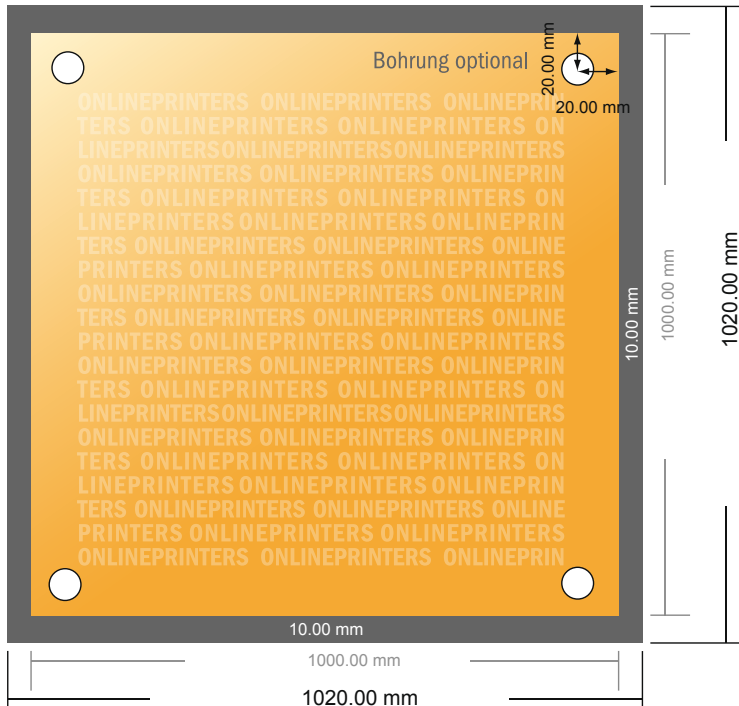

## Acrylic glass sheets

100.0 x 100.0 cm

- Data format (incl. 10.00 mm bleed): 102.00 x 102.00 cm

- Trimmed size: 100.00 x 100.00 cm

- **Safety margin**  
Maintaining 4 mm space between the text/information and the edge of the trimmed format prevents undesirable cuts.

### Please note:

- Allow for trim allowance and safety margin according to instructions.
- Arrange background graphics, images or graphics up to the edge of the data format.
- Tolerances may occur during production due to cutting, punching and folding processes.
- This sketch is not drawn to scale.
- Printing data: Instructions and templates can be found under the menu item "Printing data" at [www.onlineprinters.com](http://www.onlineprinters.com).